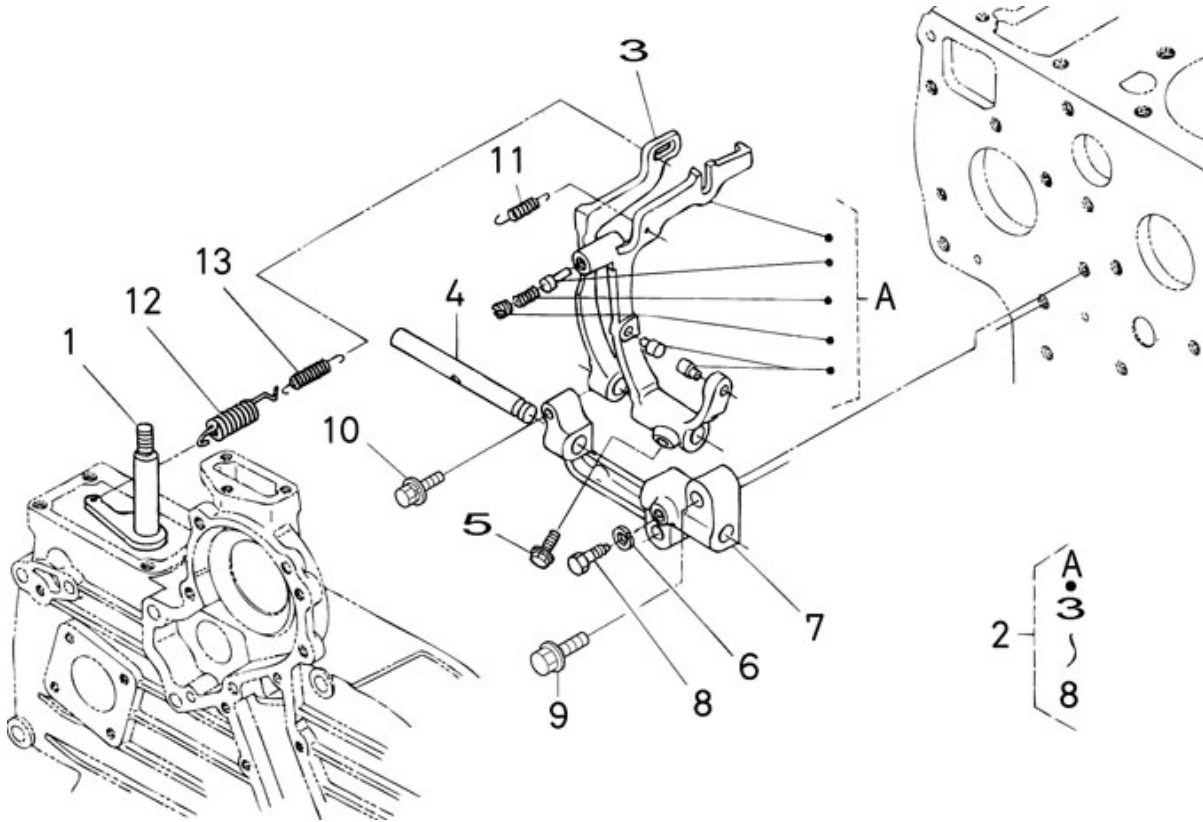

Model : 4.220HE STANDARD ENGINE

Subassembly : SPEED REGULATOR

Part number	Item	Description	Quantity
970302030	1	LEVER,GOVERNOR	1
970307380	2	ASSY LEVER,FORK	1
970307382	4	LEVER,FORK	1
970302035	6	BOLT	1
970119149	7	WASHER, SPRING D 6	2
970302036	8	SUPPORT,FORK LEVER	1
970490520	9	BOLT	1
970302037	10	BOLT,M 8X 32	2
970491323	11	BOLT,M 6X 28	1
970301933	12	WASHER,PLAIN D 8	2
970141326	13	WASHER, PLAIN D6	1
970303921	14	SPRING,START	1
970307383	15	SPRING	1
970307384	16	SPRING.GOVERNOR 2	1