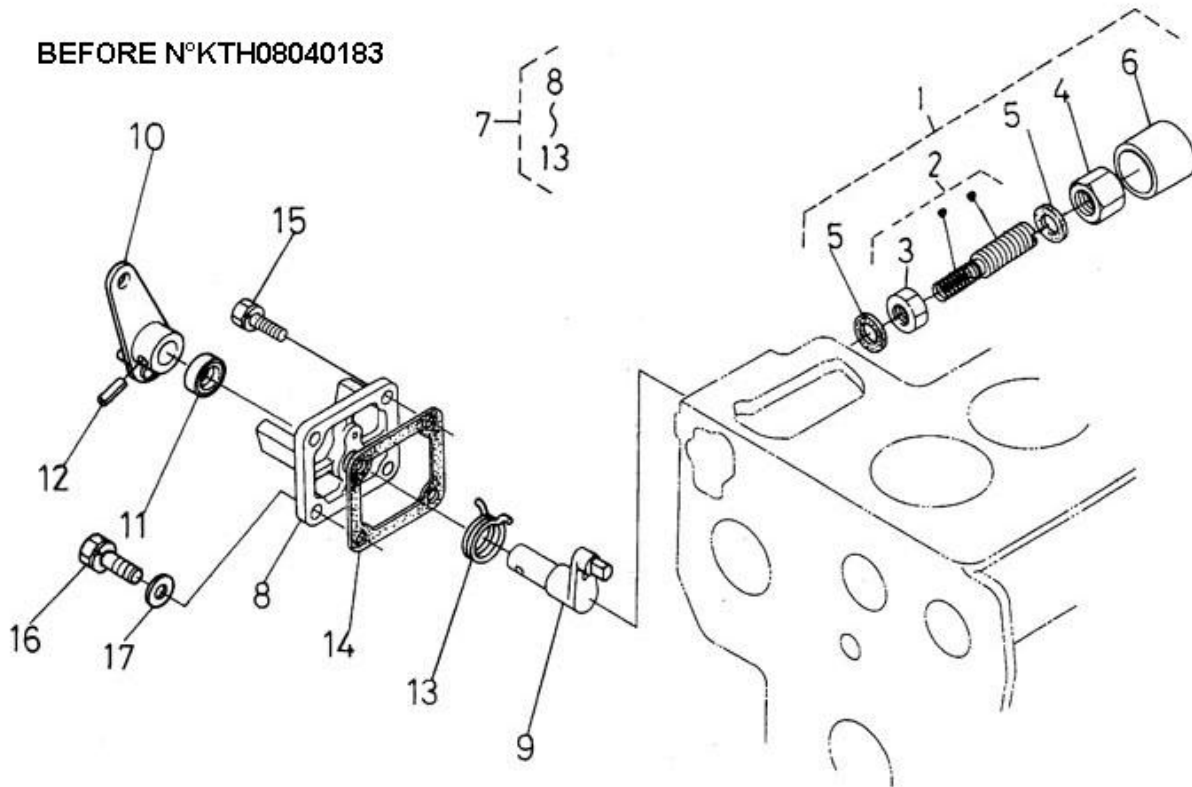

Model : 4.220HE STANDARD ENGINE

Subassembly : REGULATOR ADJUSTMENT

BEFORE N°KTH08040183

Part number	Item	Description	Quantity
970307354	1	APPARATUS,IDLING	1
970307356	2	ASSY BOLT,ADJUSTING	1
970303906	3	NUT	1
970307355	4	NUT,CAP	1
970491131	5	WASHER,SEAL	2
970302069	6	CAP	1
970307357	7	ASSY LEVER,ENG.STOP	1
970307358	8	COVER,INJECTION PUMP	1
970307359	9	SHAFT,LEVER	1
970307360	10	LEVER,ENGINE STOP	1
970302861	11	SEAL,OIL	1
970151130	12	PIN,SPRING RETAINER	1
970307361	13	SPRING,RETURN	1
970310448	14	GASKET,PUMP COVER NA	1
970490143	15	BOLT,M 6X 18	2
970141537	16	BOLT, M6X22	2
970141326	17	WASHER, PLAIN D6	2