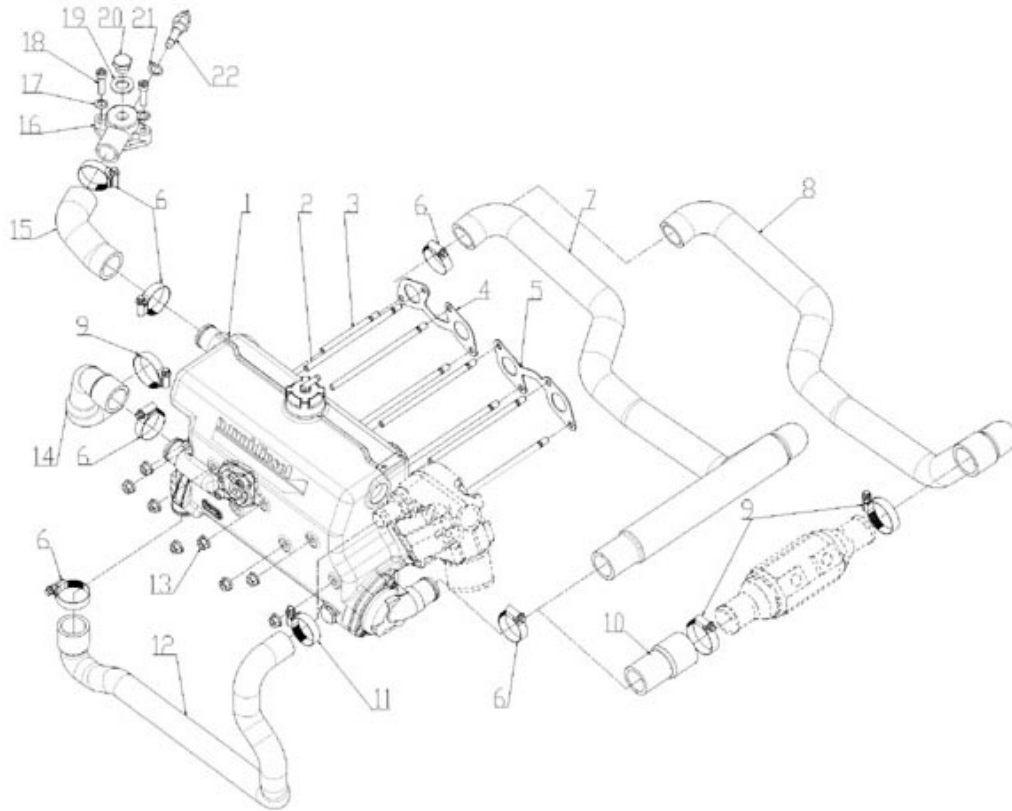

Model : 4.220HE STANDARD ENGINE

Subassembly : HEAT EXCHANGER

Part number	Item	Description	Quantity
970301730	41	GASKET,FLANGE	1
970300306	42	GASKET,RING D14	1
970119139	43	WASHER,CORRUGATED D8	6
970439910	44	BOLT,HEX M 6X 16	1
970302233	45	SUPPORT,PIPE CLAMP	1
970304072	46	CLAMP	1
970119149	47	WASHER, SPRING D 6	1
970635460	48	NUT,M 6	1
970307799PR	50	ENS.ECHANG COMP 4.220 HE MOT	1