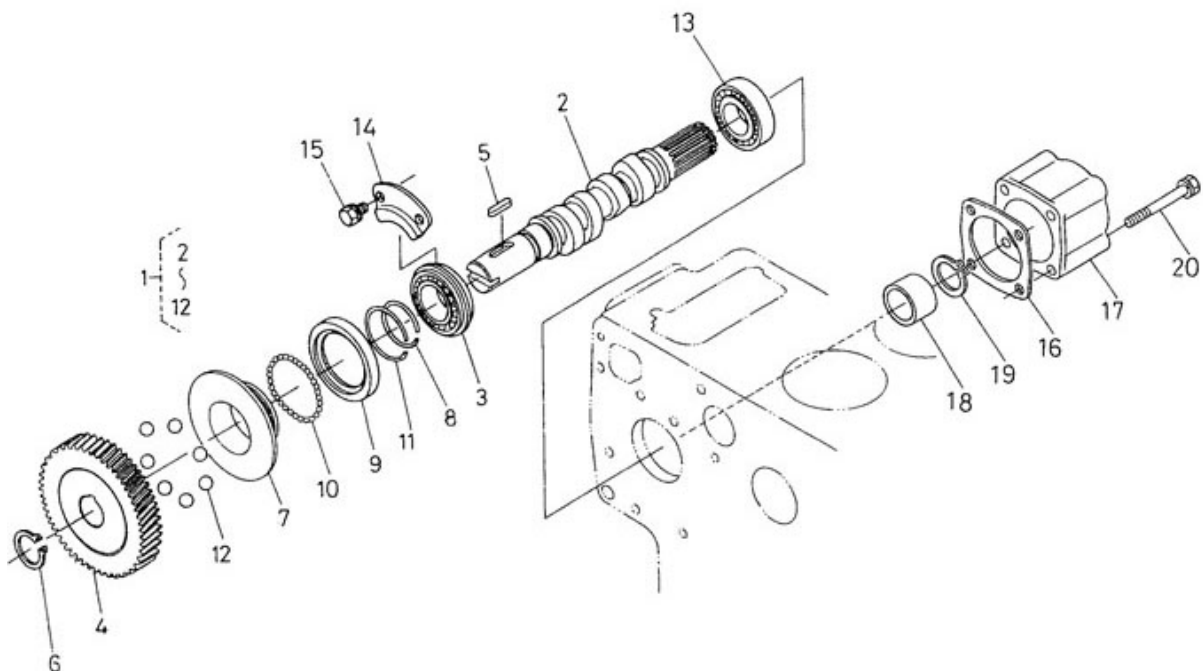

Model : 4.220HE STANDARD ENGINE

Subassembly : CAMSHAFT INJECTION PUMP

Part number	Item	Description	Quantity
970307349	1	ASSY FUEL CAMSHAFT	1
970312500	3	BEARING, BALL	1
970307351	4	GEAR,INJECTION PUMP	1
970312501	5	KEY, FEATHER	1
970302097	6	CIR-CLIP,EXTERNAL	1
970307352	7	SLEEVE,GOVERNOR	1
970302099	8	CIR-CLIP,GOVERNOR SLEEVE	1
970303929	9	CASE,GOVERNOR BALL	1
970492130	10	BEARING,BALL FUEL CAMSHAFT	39
970302100	11	CIR-CLIP,GOVERNOR BALL CASE	1
970303930	12	BEARING,BALL	7
970302105	13	BEARING,CASE	1
970302106	14	STOPPER,FUEL CAMSHAFT	1
970313311	15	BOLT	2
970303931	16	COVER,FUEL CAMSHAFT	1
970302064	17	BUSHING,COVER CAMSHAFT	1
970310513	18	GASKET	1
970302066	19	CIR-CLIP,EXTERNAL	1
970307353	20	BOLT	2