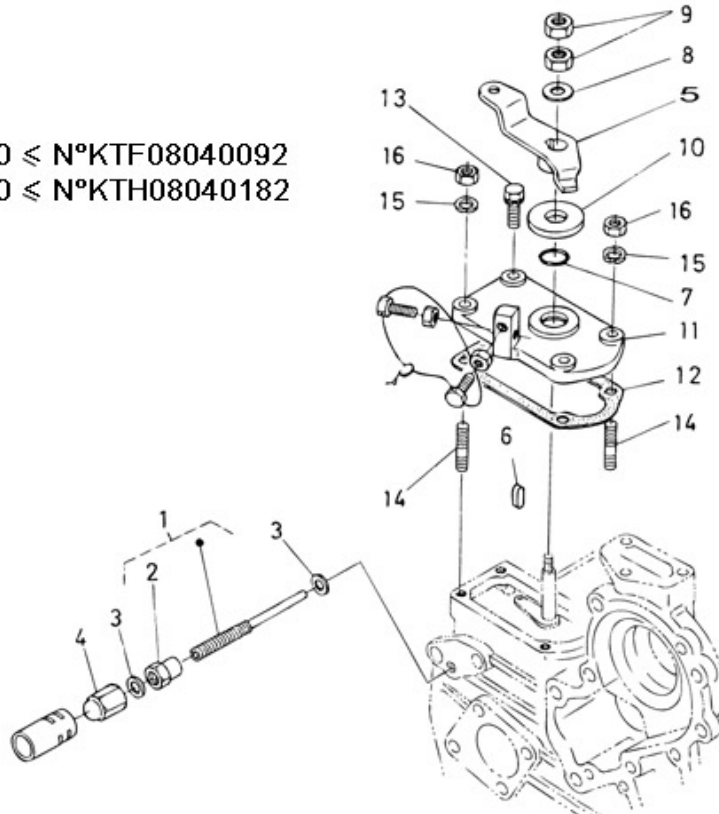

Model : 4.220HE STANDARD ENGINE

Subassembly : CAMSHAFT

Part number	Item	Description	Quantity
970307317	1	TAPPET	8
970307318	2	ROD,PUSH	8
970307319	3	ASSY CAMSHAFT	1
970302043	5	SCREW,SET	1
970301966	7	KEY,FEATHER	1
970302045	8	STOPPER,CAMSHAFT	1
970491134	9	BOLT,M 8X 18	2
970307321	10	COMP.GEAR,IDLE	1
970307322	11	BUSH,IDLE GEAR	1
970307323	12	COLLAR	1
970307324	13	COLLAR	1
970307325	14	CIR-CLIP,EXTERNAL	1
970307326	15	SHAFT,IDLE GEAR	1
970491134	16	BOLT,M 8X 18	3

Model : 4.220HE STANDARD ENGINE

Subassembly : ACCELERATOR

WN4.40 ≅ N°KTF08040092
WN4.50 ≅ N°KTH08040182

Part number	Item	Description	Quantity
970302022	1	SCREW,ADJUSTING	1
970140402	2	NUT	1
970150403	3	RING,SEAL	2
970140504	4	NUT, CAP M8	1
970302023	5	LEVER,SPEED CONTROL	1
970143118	7	KEY,FEATHER	1
970302024	8	O-RING	1
970302025	9	WASHER,PLAIN D 8	1
970302026	10	NUT,M 8	2
970302027	11	SPACER,GOVERNOR	1
970302028	12	COVER,SPEED CONTROL 4.190	1
970302029	13	GASKET,COVER SPEED CONTROL	1
970491536	14	BOLT,M 6X 20	2
970490224	15	STUD	2
970119149	16	WASHER, SPRING D 6	2
970151133	17	NUT,M 6	2
970307403	18	SUPPORT,THROTTLE	1
970300193	19	BOLT,HEX M 8X 70	2
970119138	20	WASHER,SPRING D 8	2
970300317	21	BOLT,HEX M 5X 16	2
QCC33010TF	22	THREADING COLLAR JACKET 33C	1
QCC33014TF	23	COUNTER PLATE 33/43C	1
970830124	24	JOINT	1
970835020	25	CLAMP	1