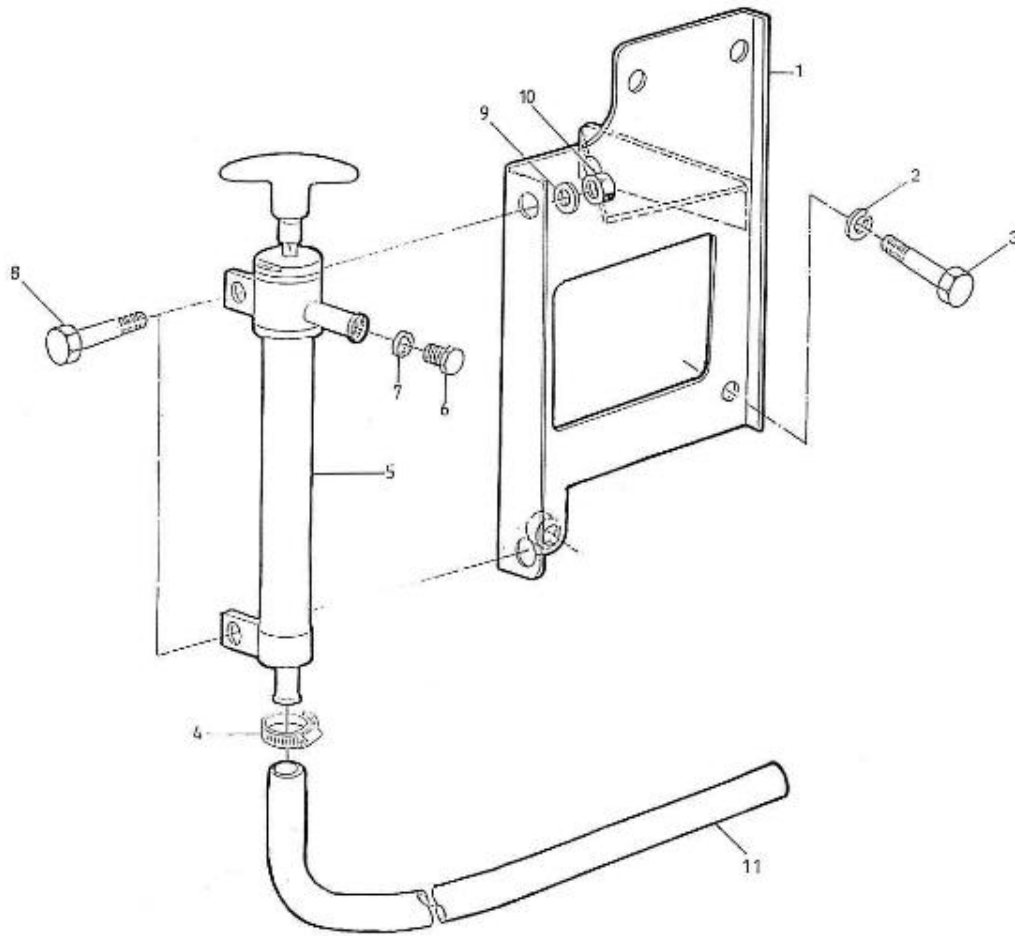

Model : 4.220HE STANDARD ENGINE

Subassembly : OIL DRAIN PUMP

Part number	Item	Description	Quantity
970302677	1	SUPP,FUELFILTER-OILEXTR.4.190,	1
970119138	2	WASHER,SPRING D 8	3
970301280	3	BOLT,HEX M 8X 90	2
970439306	4	CLAMP	2
970439302	5	PUMP,OIL EXTRACTION	1
970832061	6	BOLT	1
970300288	7	GASKET,M8	1
970439910	8	BOLT,HEX M 6X 16	2
970119149	9	WASHER, SPRING D 6	2
970635460	10	NUT,M 6	2
970304102	11	DRAIN OIL PIPE	1