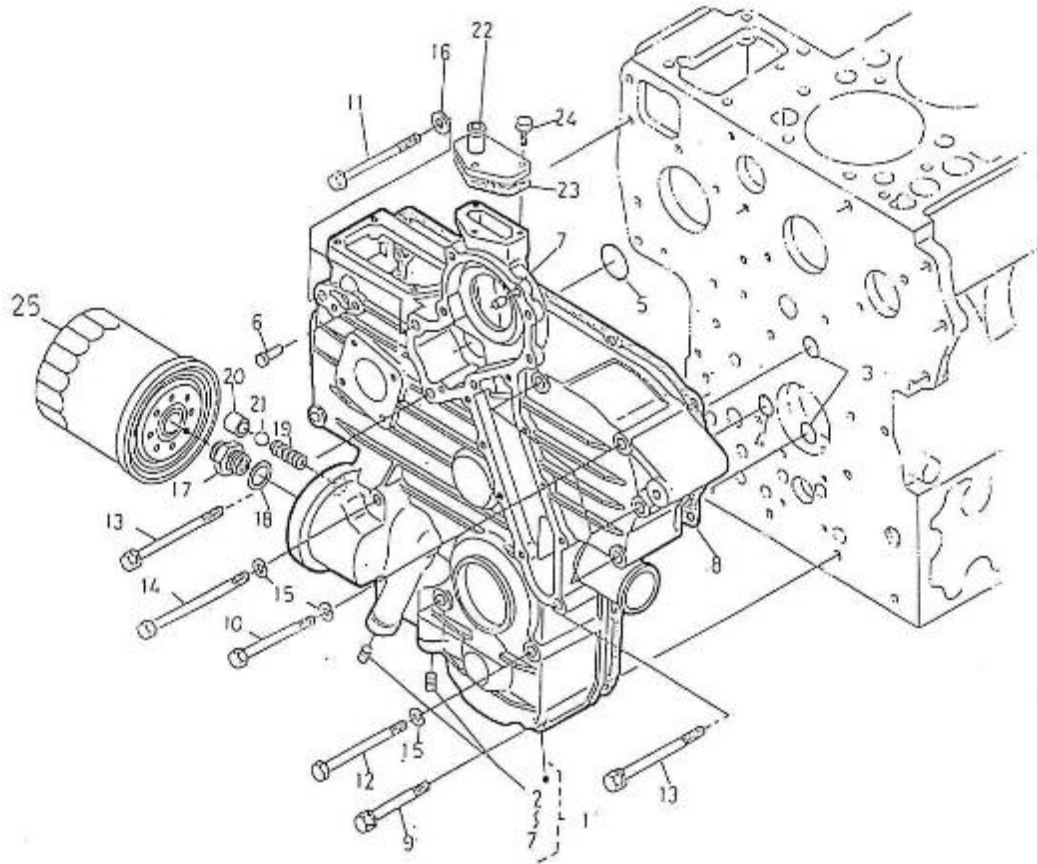

Model : 4.220HE STANDARD ENGINE

Subassembly : TIMING GEAR CASE

Part number	Item	Description	Quantity
970307304	1	ASSY CASE,GEAR	1
970140202	2	PLUG, SOCK	2
970301922	3	O-RING	2
970302696	4	O-RING	1
970301923	5	O-RING	1
970490204	6	PIN,TIMING COVER	1
970301908	7	PIN,CYLINDRICAL	2
970301925	8	GASKET,TIMING CASE 4.190	1
970301926	9	BOLT,M 8X 60	2
970301927	10	BOLT,M 8X 70	5
970301280	11	BOLT,HEX M 8X 90	2
970301928	12	BOLT,M 8X 80	24
970301929	13	BOLT	2
970301930	14	BOLT,M 8X 95	2
970490904	15	WASHER,SPRING D 8	13
970301933	16	WASHER,PLAIN D 8	1
970302072	17	NIPPLE	1
970302073	18	GASKET,RING	1
970302074	19	SPRING	1
970302075	20	SEAT,VALVE	1
970302076	21	BEARING,BALL	1
970301931	22	FLANGE,WATER RETURN	1
970301932	23	GASKET,FLANGE W/RETURN	1
970491536	24	BOLT,M 6X 20	3
970603003	25	FILTER,ELEMENT OIL 4.180/90	1