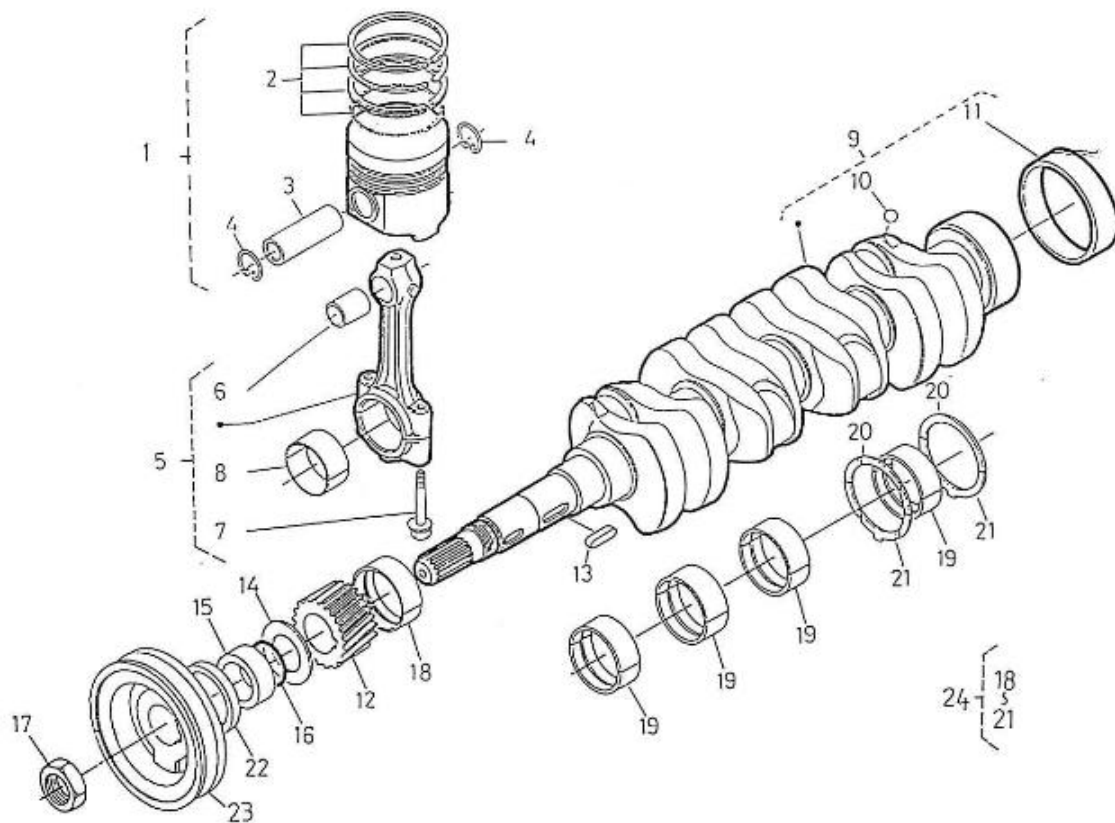

Model : 4.220HE STANDARD ENGINE

Subassembly : CRANKSHAFT-PISTONS

Part number	Item	Description	Quantity
970307328	1	PISTON 05	4
970307528	1	PISTON	4
970307329	2	ASSY RING,PISTON	4
970307330	2	ASSY RING,PISTON 05	4
970307331	3	PIN,PISTON	4
970307332	4	CLIP,PISTON PIN	8
970307333	5	ASSY ROD,CONNECTING	4
970307334	6	BUSH,PISTON PIN	4
970307934	7	GEAR,OIL PUMP DRIVE	8
970307335	8	METAL,CRANK PIN	4
970307336	8	METAL,CRANK PIN 02	4
970307337	8	METAL,CRANK PIN 04	4
970307338	9	COMP.SHAFT,CRANK	1
970302897	10	BEARING,BALL	4
970301962	11	SLEEVE,CRANKSHAFT	1
970301965	12	GEAR,CRANKSHAFT	1
970301966	13	KEY,FEATHER	1
970301967	14	SLINGER,OIL	1
970301968	15	COLLAR,CRANKSHAFT	1
970301969	16	O-RING	1
970301970	17	NUT,CRANKSHAFT	1
970301973	19	METAL,CRANKSHAFT 2	4
970307343	19	METAL,C/SHAFT 2 02	4
970307344	19	METAL,C/SHAFT 2 04	4
970301974	20	METAL,SIDE 1	2
970307345	20	METAL,SIDE 1-02	2
970301975	21	METAL,SIDE 2	2
970302409	21	METAL,SIDE 2 +0,2	2
970302913	21	METAL,SIDE 2 +0,4	2
970301976	22	SEAL,OIL	1
970302409	22	METAL,SIDE 2 +0,2	2
970302077	23	PULLEY,CRANKSHAFT 4.190 STD.	1