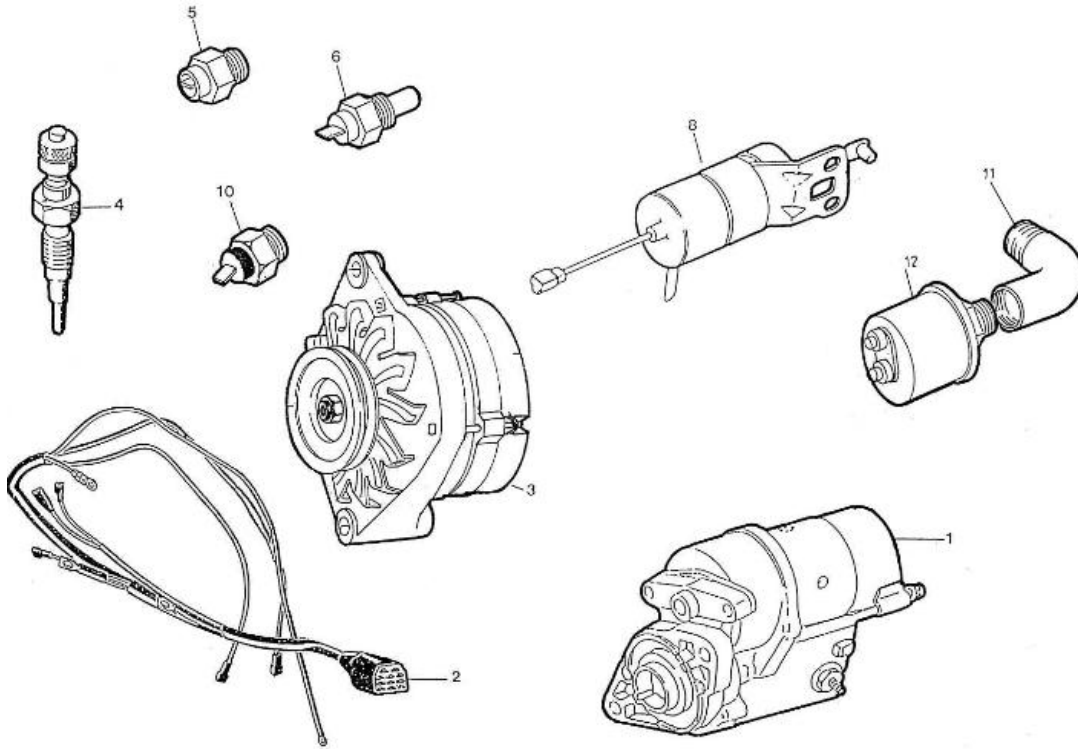

Model : 4.220HE STANDARD ENGINE

Subassembly : ELECTRICAL EQUIPMENTS

Part number	Item	Description	Quantity
970302070	1	STARTER,MOTOR 12V 0,8KW	1
970302661D	2	WIRING	1
970307522	3	ALTERNATOR,14V-60A	1
970307393	4	GLOW PLUG	1
970304054	5	TEMPERATURE SWITCH 1/8 1P 97	1
970851602	6	WATER TEMPERATURE SENDER	1
970307362	8	SOLENOID,STOP	1
970851700	10	SWITCH,OIL	1
970493207	11	ELBOW,1/8X10X1,5MF	1
48201143	12	OIL PRESSURE SENDER	1