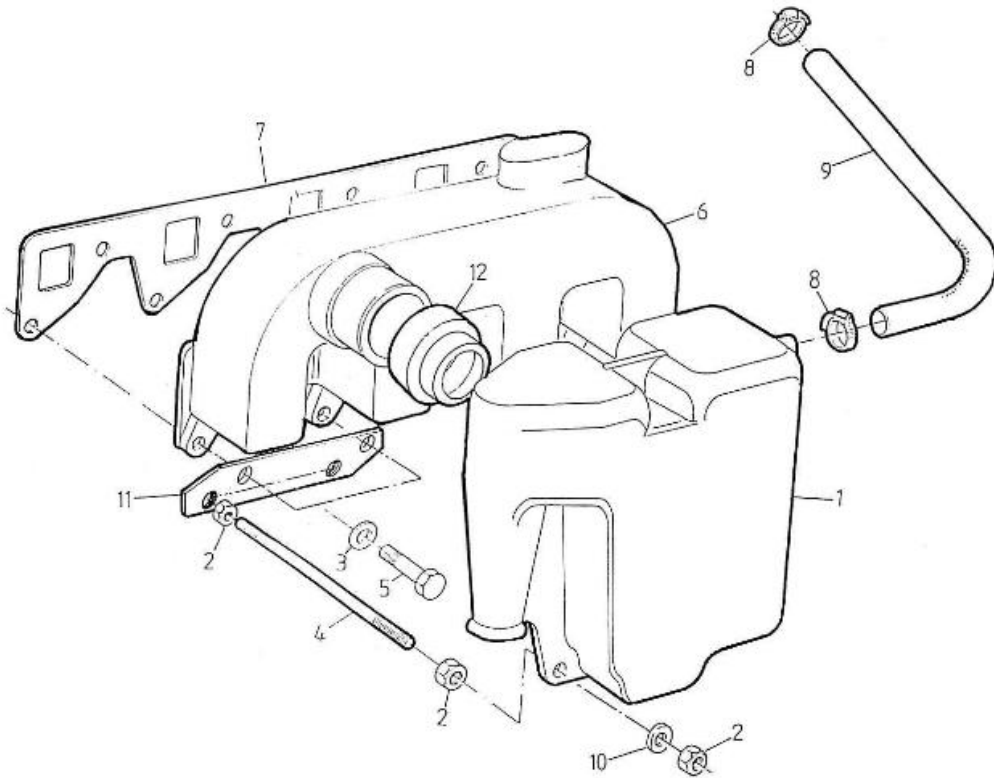

Model : 4.220HE STANDARD ENGINE

Subassembly : AIR FILTER

Part number	Item	Description	Quantity
970301715	1	FILTER,AIR 4.190 6.280	1
970027322	2	NUT,M 8	6
970307415	2	HOSE	1
970119139	3	WASHER,CORRUGATED D8	4
970301581	4	STUD,M 8X110	2
970409603	5	BOLT,HEX M 8X 25	2
970307412	6	MANIFOLD,INLET	1
970302137	7	GASKET,INTAKE MANIFOLD 4.190	1
970439306	8	CLAMP	2
970496045	9	HOSE,CARTER DEAIR	1
970119138	10	WASHER,SPRING D 8	2
970307414	11	SUPPORT AIR FILTER	1
970307415	12	HOSE	1