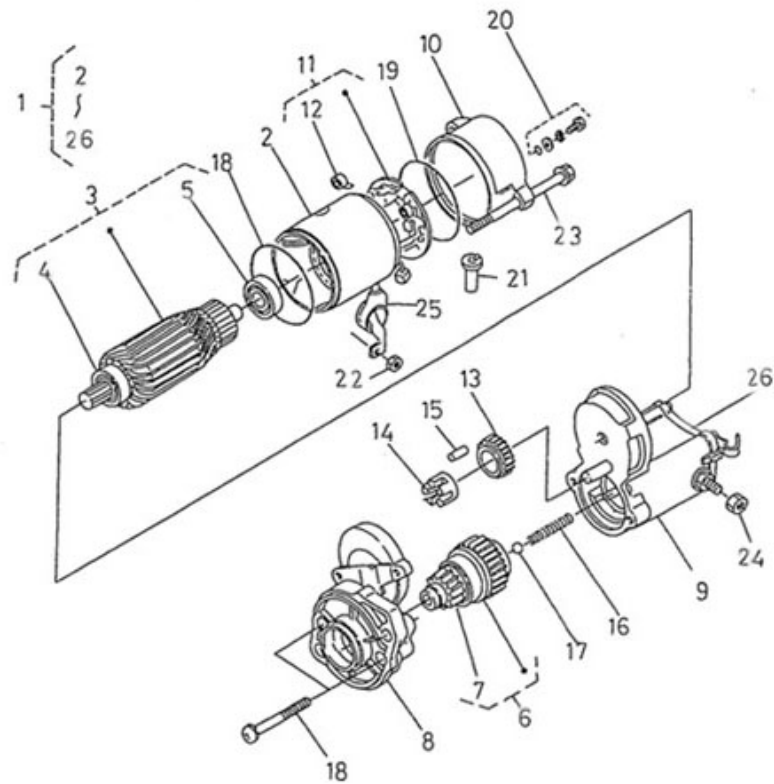

Model : 4.220HE STANDARD ENGINE

Subassembly : STATER - DETAILS

Part number	Item	Description	Quantity
970302070	1	STARTER,MOTOR 12V 0,8KW	1
970303987	3	ROTOR,STARTER 6.280	1
970303988	4	GASKET,RING	1
970313091	5	BEARING	1
970303994	6	PINION,SWITCH	1
970303990	7	GASKET	1
970303991	8	HOLDER,MAGNETIC SWITCH	1
970303992	9	GEAR,1	1
970517313	10	GEAR,2 STARTER MOTOR 4.110	1
970517316	11	BHEARING,BALL STARTER MOTOR	1
970303994	12	PINION,SWITCH	1
970303996	14	BOLT	2
970303997	15	SCREW	2