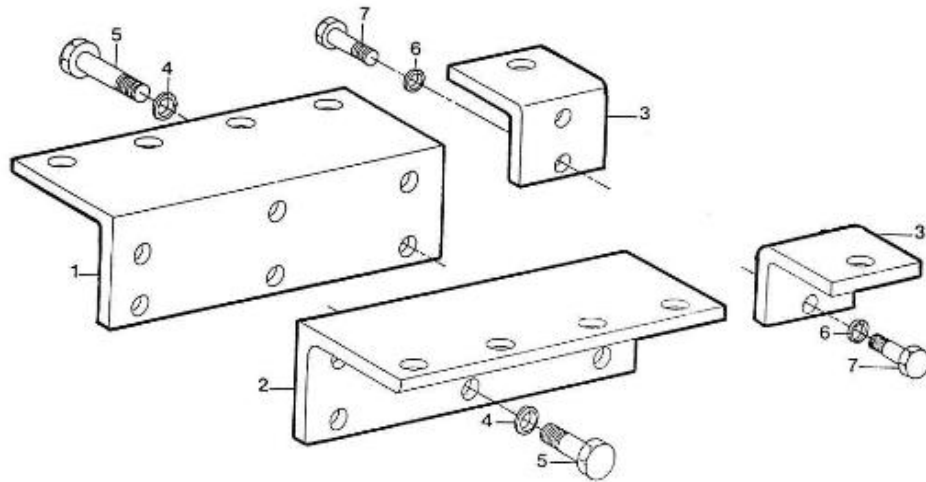

Model : 4.220HE STANDARD ENGINE

Subassembly : FIXE SUPPORTS

Part number	Item	Description	Quantity
970301419	3	SUPPORT,MOUNT REAR	2
970409154	4	WASHER,SPRING D12	12
970301736	5	BOLT,HEX M12X1,25X 30	12
970119136	6	WASHER,SPRING D10	4
970499051	7	BOLT,HEX M10X1,25X 30	4