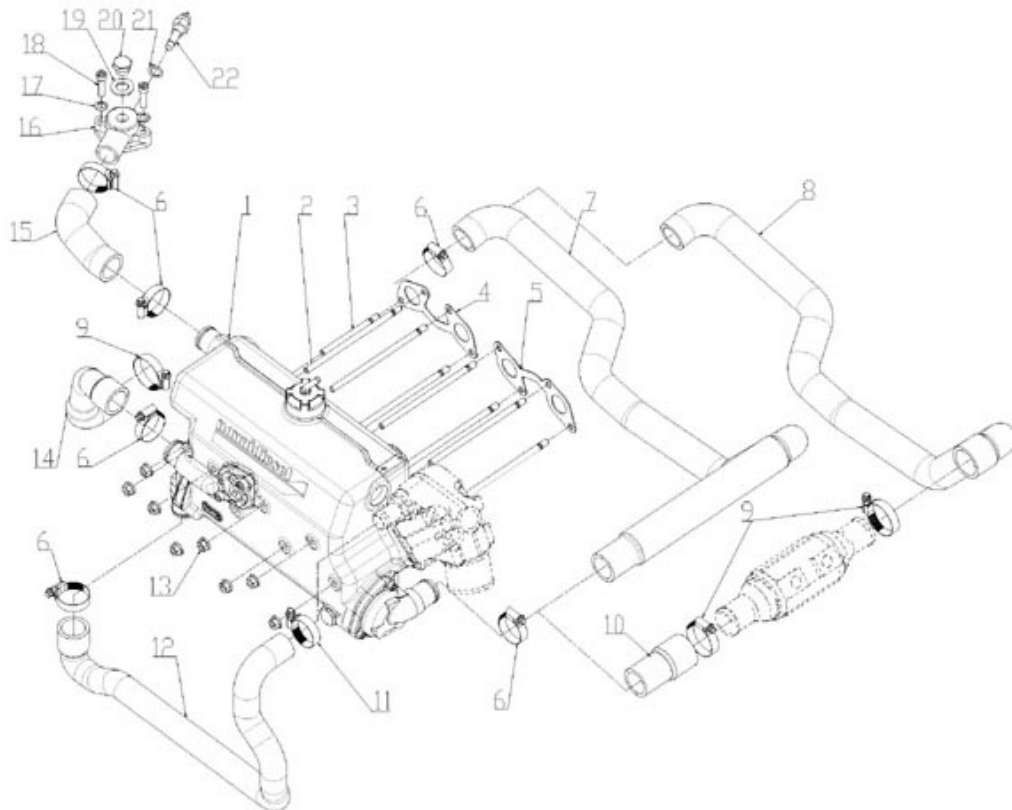

Model : 4.220HE STANDARD ENGINE

Subassembly : HEAT EXCHANGER

Part number	Item	Description	Quantity
970119139	17	WASHER,CORRUGATED D8	2
970027322	18	NUT,M 8	4
970635916	18	BOLT,SOCK M 8X 35	2
970300289	19	GASKET,RING D17	1
970300374	19	STUD,M 8X 30	4
48325012	20	HOSE	1
970300306	20	GASKET,RING D14	1
970307424	20	HOSE	1
970604533	21	CLAMP,HOSE 32-44	1
970851602	21	WATER TEMPERATURE SENDER	1
970301718	22	HOSE,WATER RETURN D32-34	1
970639853	22	""PLUG,HEX 3/8""G""	1
970300289	23	GASKET,RING D17	1
970300922	23	CLAMP,HOSE 26-38	3
970307282	24	THERMOSTAT	1
970301408	25	GASKET,THERMOSTAT COVER	1
970300077	26	HOSE,D 8 L= 450	1
970307265	27	PLUG,HEX 1/8	1
970300151	28	FILLING,NECK WATER	1
970300834	28	FILLING,NECK WATER	1
970604614	29	CAP,FILLING 0, 7 DOUBLE SEAL	1
970494517	30	CAP,FREEZE	2
970302169	31	GASKET,EXHAUST MANIFOLD 4.190-	4
970301403	32	COVER,THERMOSTAT	1
970300409	33	BOLT,HEX M 8X 55	2
970300261	34	BOLT,HEX M 8X 80	2
970301714	35	HOSE,D32 COVER THERMO.4.190	1
970635916	36	BOLT,SOCK M 8X 35	2
970300289	37	GASKET,RING D17	1
970604614	37	CAP,FILLING 0, 7 DOUBLE SEAL	1
970639853	37	""PLUG,HEX 3/8""G""	1
970301734	38	FILLING,NECK CPL.4.190	1
970851602	39	WATER TEMPERATURE SENDER	1
970301711	40	FLANGE,WATER INTAKE 4.190	1