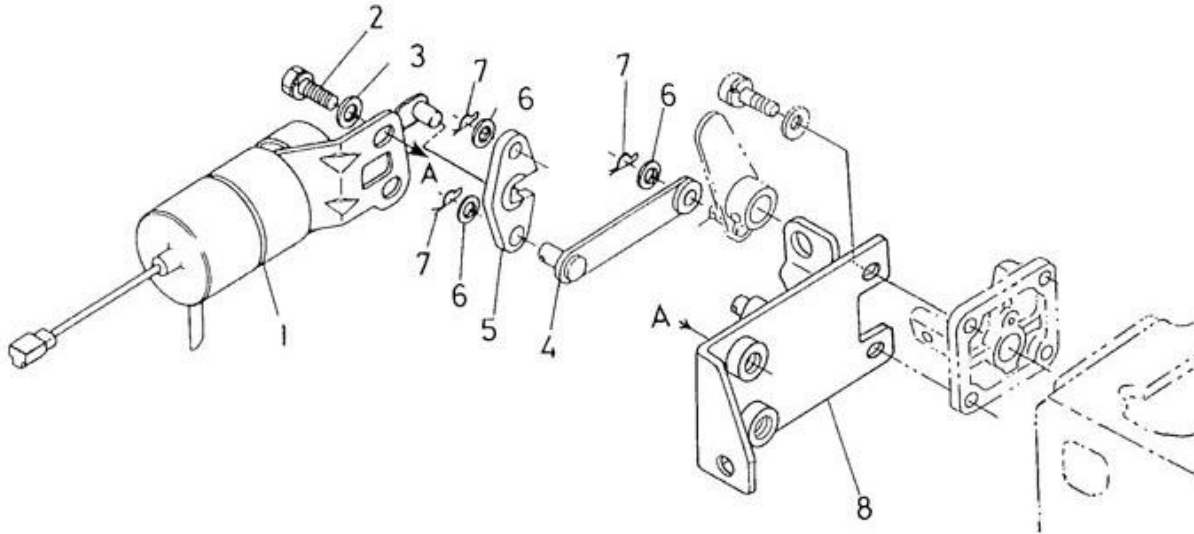

Model : 4.220HE STANDARD ENGINE

Subassembly : ELECTRICAL STOP

BEFORE N°KTH08040183

Part number	Item	Description	Quantity
970307362	1	SOLENOID,STOP	1
970490919	2	BOLT,M 8X 16	2
970301933	3	WASHER,PLAIN D 8	2
970307363	4	LEVER,STOP(1)	1
970307364	5	LEVER,STOP(2)	1
970141326	6	WASHER, PLAIN D6	3
970307365	7	PIN,SNAP	3
970307366	8	SUPPORT,SOLENOID	1