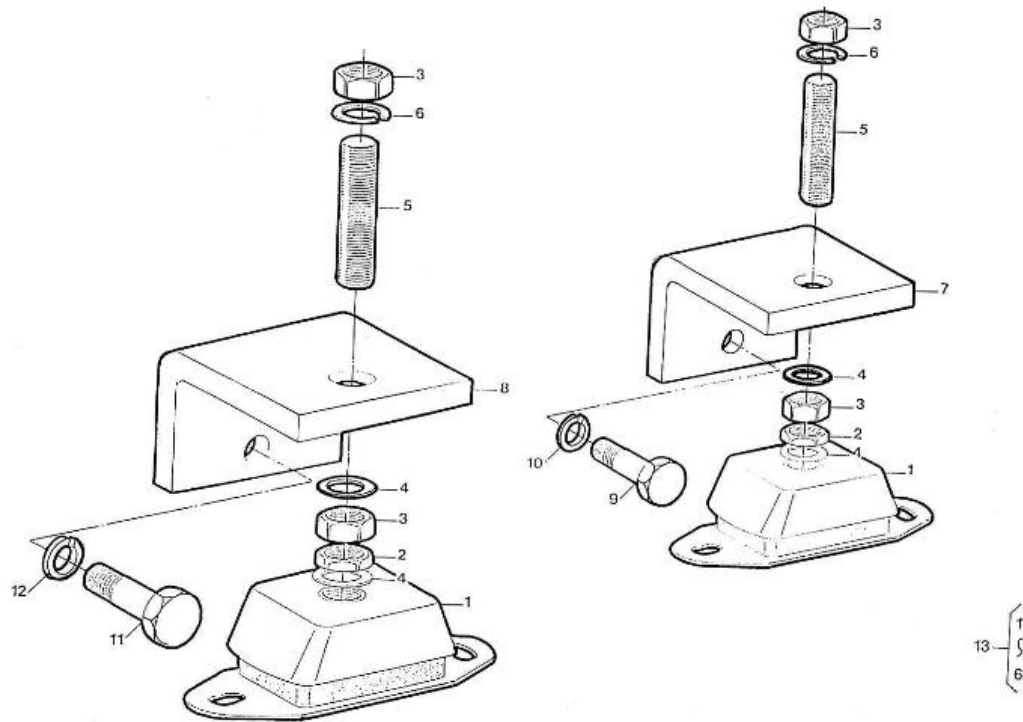

Model : 4.220HE STANDARD ENGINE

Subassembly : SUPPORT AND MOUNTING

Part number	Item	Description	Quantity
48190023	1	ELASTICAL MOUNT	4
970639203	2	NUT,M16 LOW	4
970896520	3	NUT	8
970649108	4	WASHER,PLAIN D16	8
970609116	5	STUD,M16X100	4
970649109	6	WASHER,SPRING D16	4
970301704	7	SUPPORT,MOUNT FRONT 4.190	2
970301419	8	SUPPORT,MOUNT REAR	2
970304013	9	BOLT,HEX M10X1.25X 35	4
970119136	10	WASHER,SPRING D10	4
970301736	11	BOLT,HEX M12X1,25X 30	4
970409154	12	WASHER,SPRING D12	4
48190023	13	ELASTICAL MOUNT	4