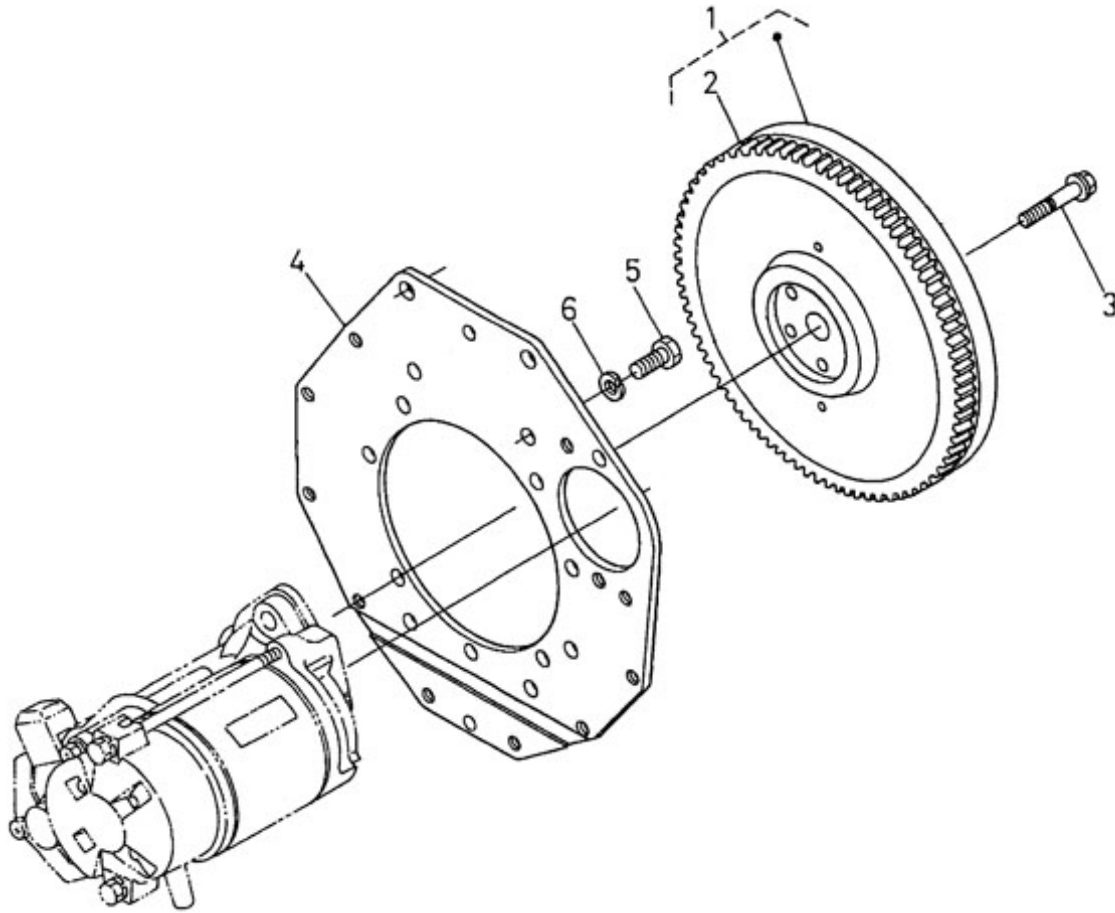

Model : 4.220HE STANDARD ENGINE

Subassembly : FLYWHEEL

Part number	Item	Description	Quantity
970302070	1	STARTER,MOTOR 12V 0,8KW	1
970300044	2	BOLT,HEX M10X1,25X 25	12
970119136	3	WASHER,SPRING D10	13
970119135	4	WASHER,PLAIN D10	2
970302643	5	PLATE,REAR END 6.280	1
970301627	6	FLYWHEEL,CPL.4.190	1
970302397	7	WASHER,FLYWHEEL 3PCS.	1
970302396	8	BOLT,FLYWHEEL	6
970307436	9	NUT	1
970119140	10	BOLT,SOCK M10X 50	1
970119135	11	WASHER,PLAIN D10	1
970119136	12	WASHER,SPRING D10	1