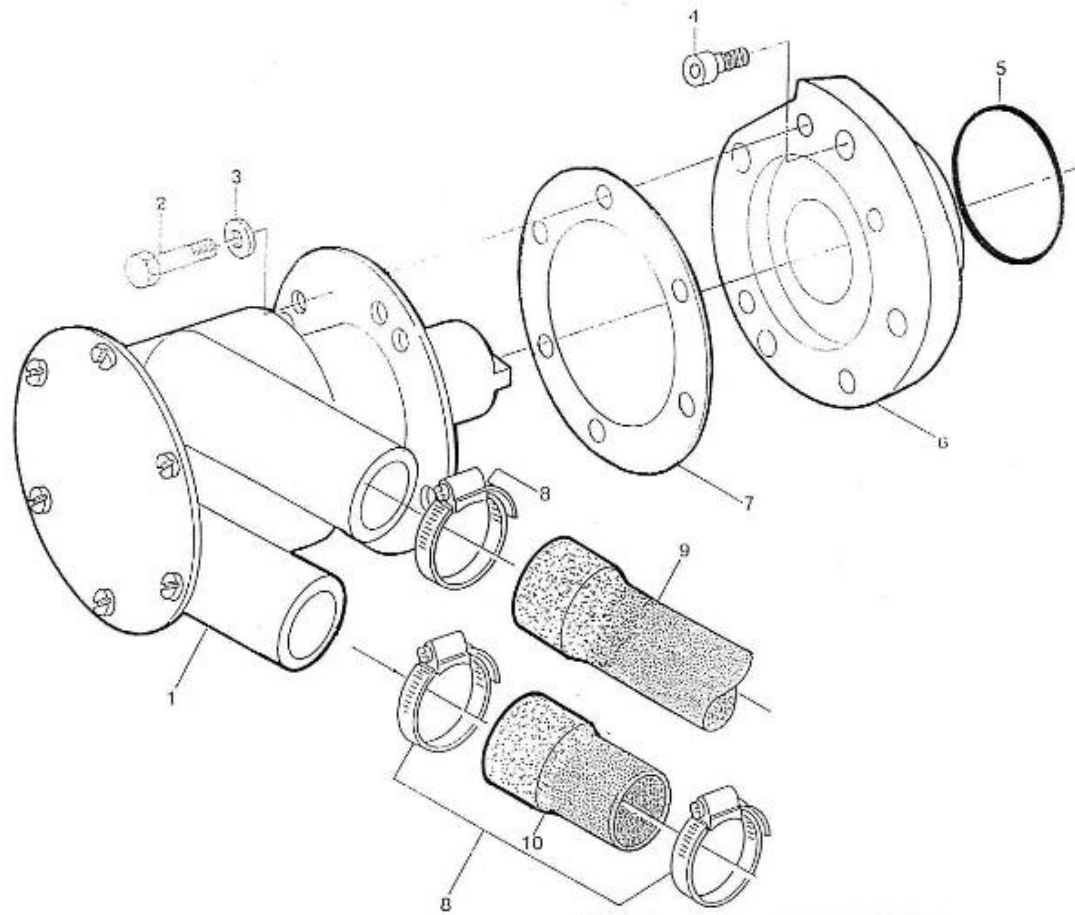

Model : 4.220HE STANDARD ENGINE

Subassembly : SEA WATER PUMP

Part number	Item	Description	Quantity
970307474	1	PUMP,WATER	1
970644006	2	BOLT,HEX M 6X 20	4
970609602	3	WASHER,CORRUGATED D 6	4
970164026	4	BOLT,SOCK M 6X 16	4
970154025	5	O-RING,28,17X3,53	1
970302649	6	FLANGE,WATER PUMP 6.280HE	1
970302683	7	GASKET,WATER PUMP	1
970300922	8	CLAMP,HOSE 26-38	3
970307424	9	HOSE	1
970307423	10	HOSE	1