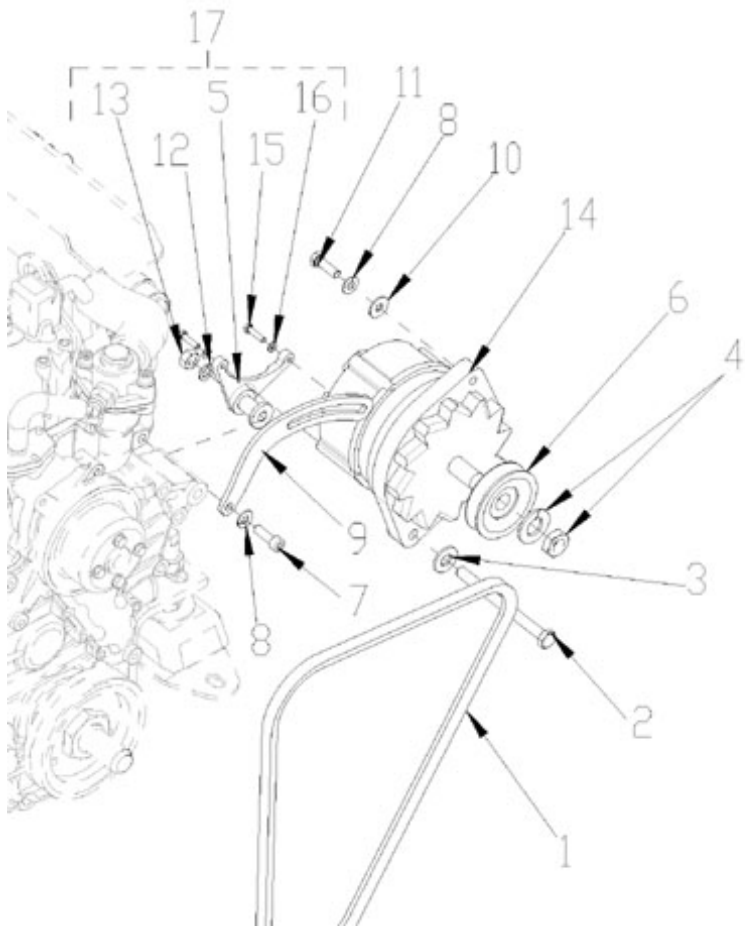

Model : 4.220HE STANDARD ENGINE

Subassembly : ALTERNATOR

Part number	Item	Description	Quantity
48108133	1	V-BELT	1
970307438	1	SUPPORT,ALTERNATOR	1
39160668	2	BOLT	1
970307531	2	BOLT	1
970039794	3	WASHER	1
970119135	3	WASHER,PLAIN D10	1
970307532	4	NUT	1
48201173	5	ALTERNATOR BRACKET	1
970307522	5	ALTERNATOR,14V-60A	1
95312305	6	PULLEY	1
970307521	6	PULLEY	1
970300193	7	BOLT,HEX M 8X 70	1
970307533	7	REGULATOR,ALTERNATOR	1
970119138	8	WASHER,SPRING D 8	2
970307404	8	V-BELT	1
95203077	9	TIGHTENER	1
970307437	9	TIGHTENER,V-BELT	1
970304050	10	WASHER	1
970024016	11	BOLT,HEX M 8X 40	1
970409603	11	BOLT,HEX M 8X 25	1
970119136	12	WASHER,SPRING D10	1
970119138	12	WASHER,SPRING D 8	2
970027322	13	NUT,M 8	2
970119143	13	NUT, M10	1
48201303	14	ALTERNATOR 12V-120A	0
970607384	14	BOLT,HEX M 8X 110	1
39160109	15	BOLT	2
970300318	16	WASHER,SPRING D 5	2