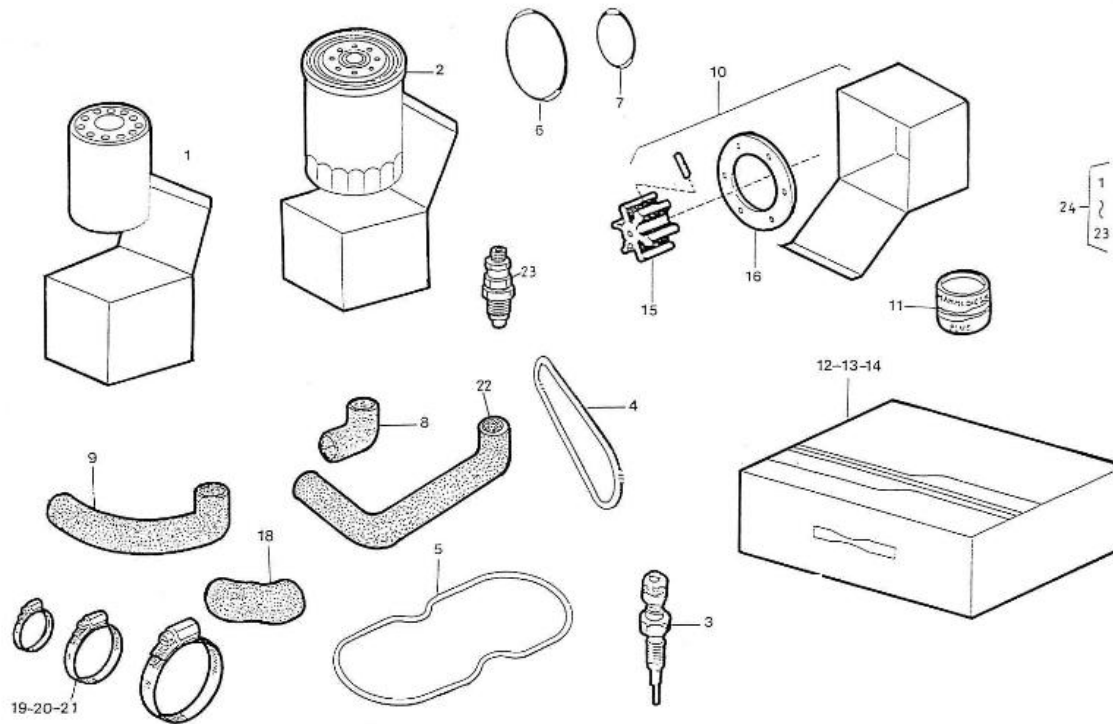

Model : 4.220HE STANDARD ENGINE

Subassembly : MAINTENANCE KIT

Part number	Item	Description	Quantity
970622350	1	FILTER,FUEL	1
970603003	2	FILTER,ELEMENT OIL 4.180/90	1
970307393	3	GLOW PLUG	1
970307404	4	V-BELT	1
970301995	5	GASKET,COVER CYL:HEAD 4.190	1
970301719	6	O-RING,68,00X4,00	2
970154025	7	O-RING,28,17X3,53	1
970301713	8	HOSE,ELBOW COVER HEATEX.4.190	1
970301718	9	HOSE,WATER RETURN D32-34	1
970307475	10	REPAIR KIT	1
970301521	11	PAINT,NANNI BLUE 125CC	1
970310008	12	CASE	1
970301347	13	INSERT,CASE	1
970301348	14	INSERT,CASE BOTTOM	1
970544310	15	IMPELLER,WATER PUMP F 7B-803	1
970301670	16	GASKET	1
970856011	17	BULB 12V-2W	1
970301714	18	HOSE,D32 COVER THERMO.4.190	1
970604526	19	CLAMP,HOSE 22-32	2
970300922	20	CLAMP,HOSE 26-38	2
970604533	21	CLAMP,HOSE 32-44	1
970307424	22	HOSE	1
970307760	23	KIT,NOZZLE HOLDER	1
970307488	24	MAINTENANCE KIT	1