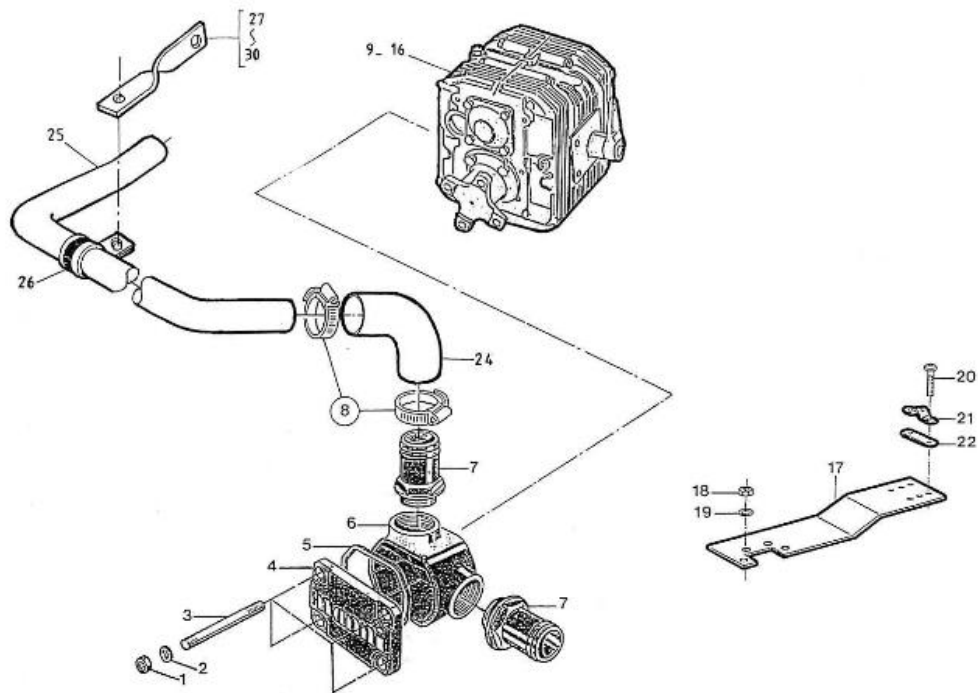

Model : 4.220HE STANDARD ENGINE

Subassembly : GEAR BOX

Part number	Item	Description	Quantity
970027322	1	NUT,M 8	4
970119139	2	WASHER,CORRUGATED D8	4
970304053	3	STUD	4
970632006	4	COVER,OIL COOLER HBW250	1
970632002	5	GASKET,OIL COOLER HBW250	1
970574550	6	HOUSING,OIL COOLER 4.240-5.300	1
970892303	7	SOCKET,HOSE	2
970300922	8	CLAMP,HOSE 26-38	2
970776330	9	GEARBOX ZF15 M 1.88 S.FL.	1
970307530	10	GEARBOX ZF12 M 2.63	1
970777110	11	GEARBOX ZF25 M 1.88R	1
970777115	12	GEARBOX ZF25 M 2.74	1
970776343	13	ZF15 MA 1.88R	1
970776342	14	GEAR BOX ZF15 MA 2.63	1
970776340	15	GEARBOX ZF 15 MIV 2.13R	1
970776335	16	GEARBOX	1
970300373	17	SUPPORT,CONTROL HBW	1
970027322	18	NUT,M 8	2
970119139	19	WASHER,CORRUGATED D8	2
970300317	20	BOLT,HEX M 5X 16	2
QCC33010TF	21	THREADING COLLAR JACKET 33C	1
QCC33014TF	22	COUNTER PLATE 33/43C	1
970835020	23	CLAMP	1
970302630	24	HOSE	1
970307225	25	PIPE	1
970304071	26	CLAMP	1
970439910	27	BOLT,HEX M 6X 16	1
970635460	28	NUT,M 6	1
970302233	29	SUPPORT,PIPE CLAMP	1
970119149	30	WASHER, SPRING D 6	1
970830123	31	STRAP	1