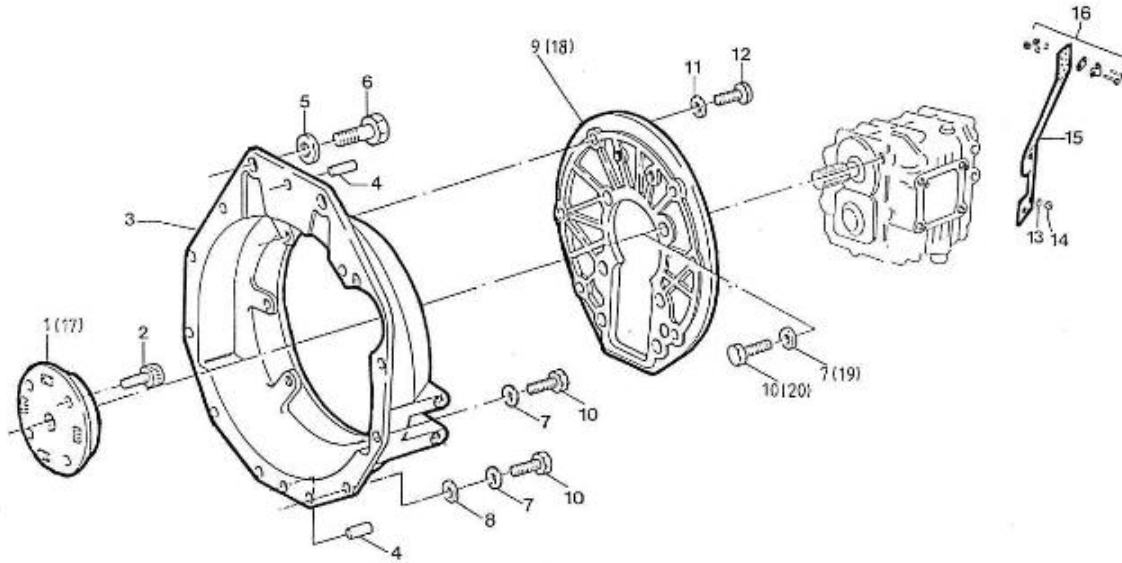

Model : 4.220HE STANDARD ENGINE

Subassembly : GEAR BOX FLANGE

Part number	Item	Description	Quantity
970776350	1	DAMPERPLATE	1
970119147	2	BOLT, SOCK M 6X12	8
970301628H	3	CARTER VOLANT 4.220-5.280	0
970302149	4	PIN,CYLINDRICAL D10X 20	2
970647606	5	WASHER,CORRUGATED D12	2
970301736	6	BOLT,HEX M12X1,25X 30	2
970119139	7	WASHER,CORRUGATED D8	16
970119138	8	WASHER,SPRING D 8	2
970301709	9	PLATE,ADAPTOR HBW50-100-150	1
970119141	10	BOLT,HEX M8X 20	16
970119137	11	WASHER,CORRUGATED D10	6
970635508	12	BOLT,HEX M10X 25	6
970119139	13	WASHER,CORRUGATED D8	2
970027322	14	NUT,M 8	2
970300373	15	SUPPORT,CONTROL HBW	1
970835020	16	CLAMP	1
970776650	17	DAMPERPLATE	1
970302342	18	PLATE,ADAPTOR -HBW250-	1
970119137	19	WASHER,CORRUGATED D10	6
970635508	20	BOLT,HEX M10X 25	6