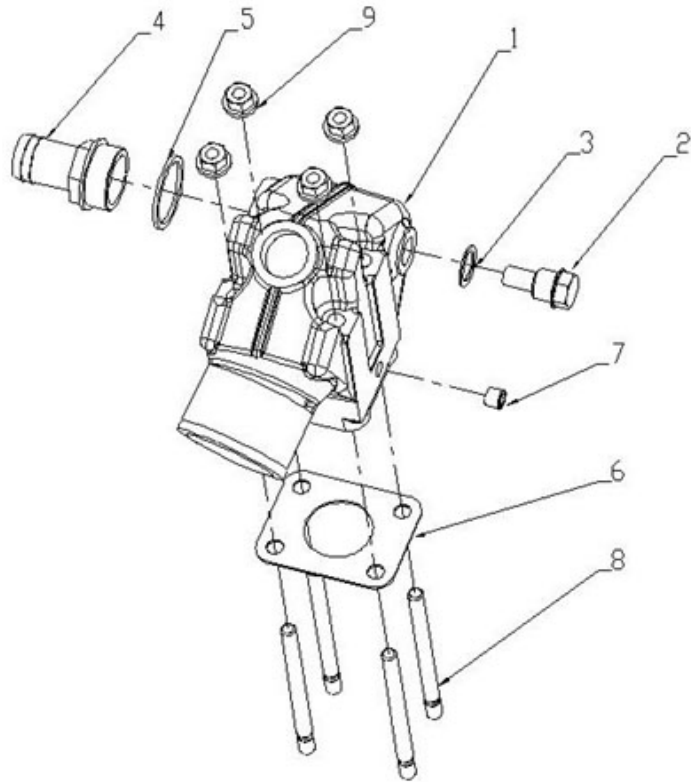

Model : 4.220HE STANDARD ENGINE

Subassembly : EXHAUST ELBOW

Part number	Item	Description	Quantity
970301706APR	1	MIXER	1
970307265	2	PLUG,HEX 1/8	1
970494635	2	ANODE,ZINC CPL M16X1,5	1
970300199	3	GASKET,RING D16	1
970494635	3	ANODE,ZINC CPL M16X1,5	1
655402075	4	BARBED END BRASS FITTING 1-25	1
970300199	4	GASKET,RING D16	1
48410090	5	GASKET	1
970301710	5	GASKET,MIXER 4.190	1
970300374	6	STUD,M 8X 30	3
970310501	6	GASKET NA	1
970119139	7	WASHER,CORRUGATED D8	4
970307265	7	PLUG,HEX 1/8	1
39020445	8	STUD M8X95,J16,8.8,ZN	4
970027322	8	NUT,M 8	4
39460916	9	NUT	4