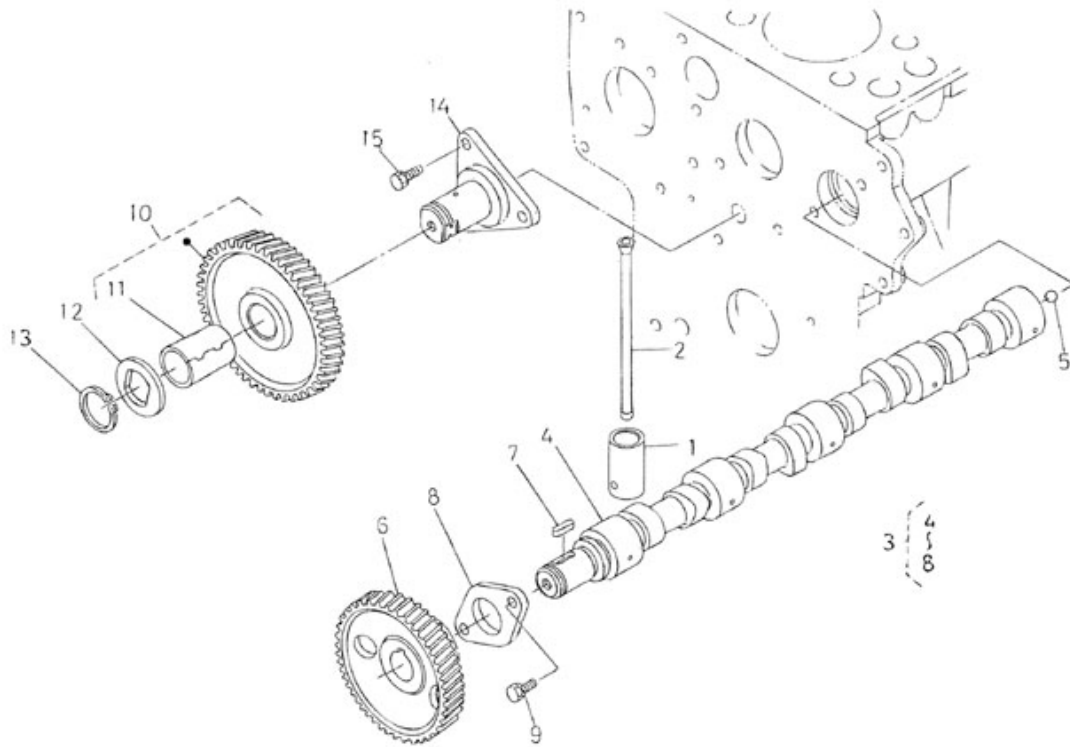

Model : 4.220HE STANDARD ENGINE

Subassembly : VALVES AND SPRINGS

Part number	Item	Description	Quantity
970307772	1	VALVE,INLET	4
970307400	2	VALVE,EXHAUST	4
970302005	3	SPRING,VALVE	8
970302006	4	RETAINER,VALVE SPRING	8
970302007	5	COLLET,VALVE SPRING	8
970302008	6	SEAL,VALVE STEM	8
970302009	7	CAP,VALVE	8
970302010	8	SHAFT,ROCKER ARM 4.190	1
970313711	9	SCREW,SET	2
970302012	10	BRACKET,ROCKER ARM	4
970302013	11	STUD	4
970490903	12	NUT,M 8	4
970490904	13	WASHER,SPRING D 8	4
970301933	14	WASHER,PLAIN D 8	4
970302014	15	SCREW,SET	1
970302015	16	WASHER	2
970302016	17	SPRING,ROCKER ARM	3
970302017	18	CIR-CLIP,EXTERNAL	2
970307402	19	ASSY ROCKER ARM	8
970302019	20	SCREW,ADJUSTING	8
970302021	21	NUT	8

Model : 4.220HE STANDARD ENGINE

Subassembly : CAMSHAFT

Part number	Item	Description	Quantity
970307317	1	TAPPET	8
970307318	2	ROD,PUSH	8
970307319	3	ASSY CAMSHAFT	1
970302043	5	SCREW,SET	1
970301966	7	KEY,FEATHER	1
970302045	8	STOPPER,CAMSHAFT	1
970491134	9	BOLT,M 8X 18	2
970307321	10	COMP.GEAR,IDLE	1
970307322	11	BUSH,IDLE GEAR	1
970307323	12	COLLAR	1
970307324	13	COLLAR	1
970307325	14	CIR-CLIP,EXTERNAL	1
970307326	15	SHAFT,IDLE GEAR	1
970491134	16	BOLT,M 8X 18	3