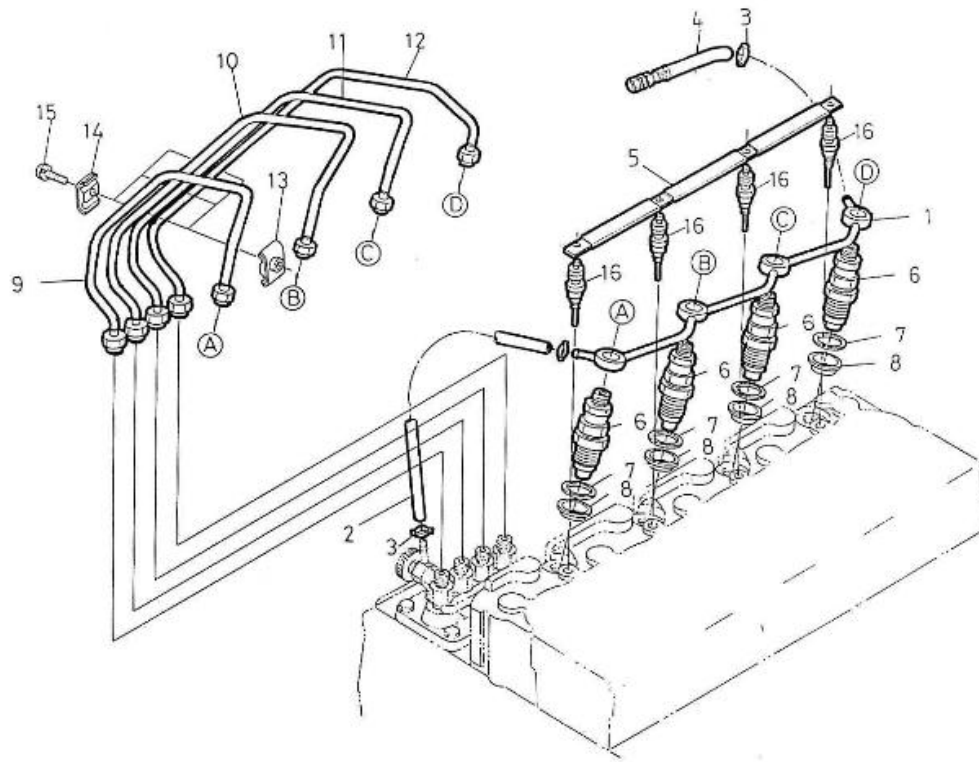

Model : 4.220HE STANDARD ENGINE

Subassembly : INJECTION NOZZLES AND PIPES

Part number	Item	Description	Quantity
970307386	1	FUEL RETURN PIPE	1
970307278	2	HOSE	1
970310171	3	CLAMP	3
970307279	4	HOSE	1
970307394	5	CORD,GLOW PLUG	1
970307760	6	KIT,NOZZLE HOLDER	4
970142109	7	GHASKET, RING INJECTORS	4
970307388	8	SEAL,HEAT	4
970307389	9	INJECTION PIPE	1
970307390	10	INJECTION PIPE	1
970307391	11	INJECTION PIPE	1
970307392	12	INJECTION PIPE	1
970142114	13	CLAMP,FUEL LINES 1+2	3
970142115	14	CLAMP,FUEL-LINES 1+2	3
970492118	15	SCREW,M 5X 20 ROUND HEAD	3
970307393	16	GLOW PLUG	4