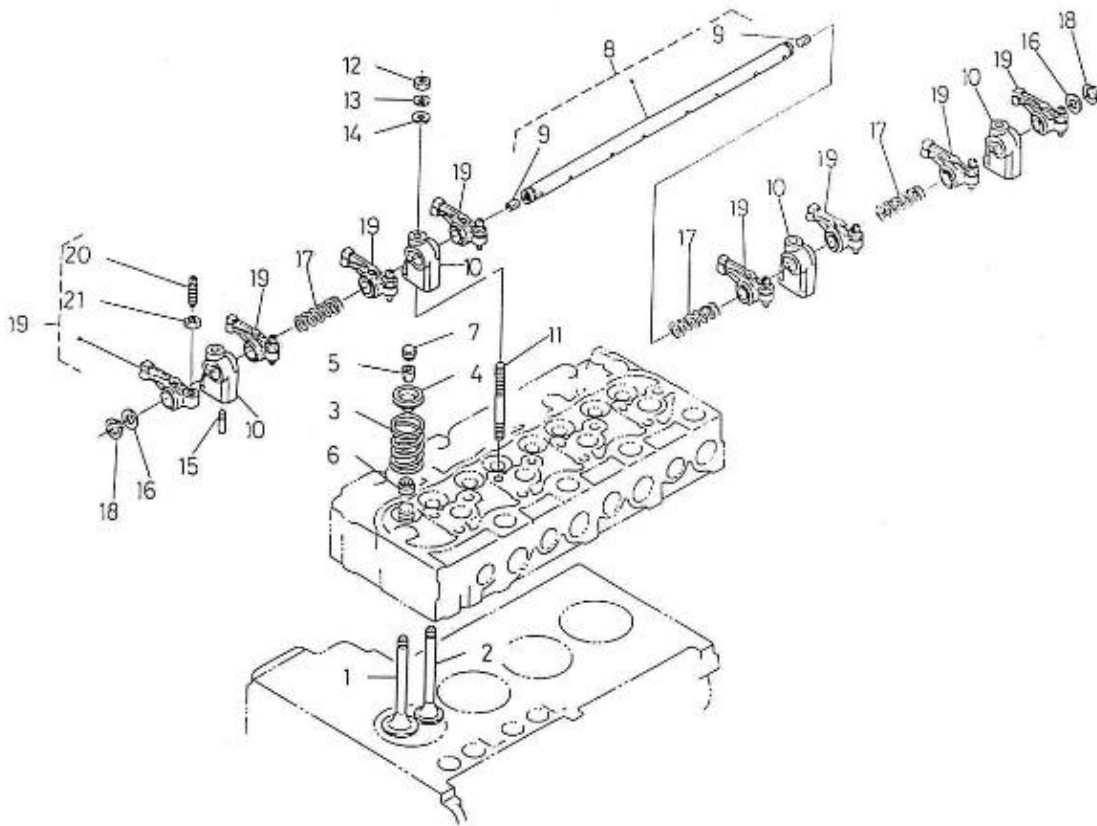

Model : 4.220HE STANDARD ENGINE

Subassembly : VALVES AND SPRINGS

Part number	Item	Description	Quantity
970307772	1	VALVE,INLET	4
970307400	2	VALVE,EXHAUST	4
970302005	3	SPRING,VALVE	8
970302006	4	RETAINER,VALVE SPRING	8
970302007	5	COLLET,VALVE SPRING	8
970302008	6	SEAL,VALVE STEM	8
970302009	7	CAP,VALVE	8
970302010	8	SHAFT,ROCKER ARM 4.190	1
970313711	9	SCREW,SET	2
970302012	10	BRACKET,ROCKER ARM	4
970302013	11	STUD	4
970490903	12	NUT,M 8	4
970490904	13	WASHER,SPRING D 8	4
970301933	14	WASHER,PLAIN D 8	4
970302014	15	SCREW,SET	1
970302015	16	WASHER	2
970302016	17	SPRING,ROCKER ARM	3
970302017	18	CIR-CLIP,EXTERNAL	2
970307402	19	ASSY ROCKER ARM	8
970302019	20	SCREW,ADJUSTING	8
970302021	21	NUT	8

Model : 4.220HE STANDARD ENGINE

Subassembly : CAMSHAFT

Part number	Item	Description	Quantity
970307317	1	TAPPET	8
970307318	2	ROD,PUSH	8
970307319	3	ASSY CAMSHAFT	1
970302043	5	SCREW,SET	1
970301966	7	KEY,FEATHER	1
970302045	8	STOPPER,CAMSHAFT	1
970491134	9	BOLT,M 8X 18	2
970307321	10	COMP.GEAR,IDLE	1
970307322	11	BUSH,IDLE GEAR	1
970307323	12	COLLAR	1
970307324	13	COLLAR	1
970307325	14	CIR-CLIP,EXTERNAL	1
970307326	15	SHAFT,IDLE GEAR	1
970491134	16	BOLT,M 8X 18	3