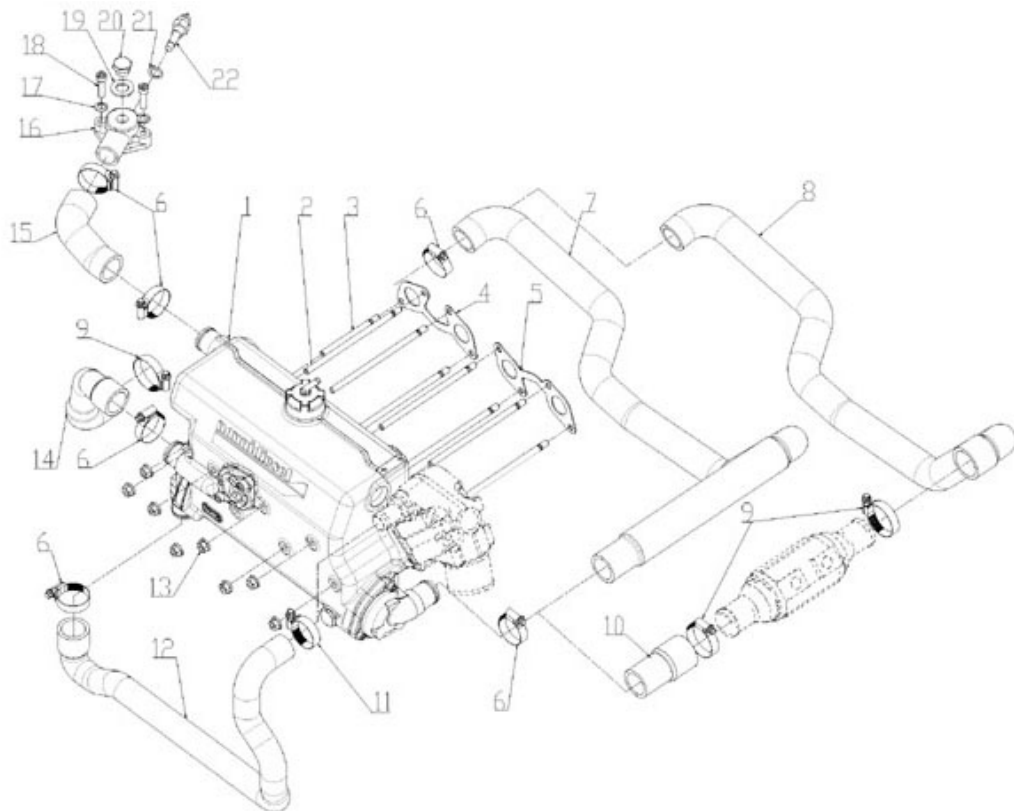

Model : 4.220HE STANDARD ENGINE

Subassembly : HEAT EXCHANGER

Part number	Item	Description	Quantity
48300398	1	HEAT EXCHANGER	1
39020339	2	STUD BOLT	7
970307713	2	TUB STACK	1
39020336	3	STUD	1
970301719	3	O-RING,68,00X4,00	2
KSAV02	3	HEAT EXCHANGER GASKET KIT	1
970307714	4	COVER	2
970310495	4	GASKET,E-MANIFOLD NA	1
970300288	5	GASKET,M8	2
970313111	5	GASKET,EX-MANIFOLD	1
970300922	6	CLAMP,HOSE 26-38	6
970301263	6	BOLT,M 8X 45 -A2-	2
48328143	7	HOSE	1
970604526	7	CLAMP,HOSE 22-32	4
48328142	8	HOSE	1
970301713	8	HOSE,ELBOW COVER HEATEX.4.190	1
970301710	9	GASKET,MIXER 4.190	1
970604533	9	CLAMP,HOSE 32-44	3
48328132	10	HOSE	1
970301706APR	10	MIXER	1
970119138	11	WASHER,SPRING D 8	12
970604526	11	CLAMP,HOSE 22-32	1
48328141	12	HOSE	1
970300080	12	STUD,M 8X 25	4
39460916	13	NUT	8
970027322	13	NUT,M 8	4
48328134	14	HOSE	1
970300306	14	GASKET,RING D14	1
970301714	15	HOSE,D32 COVER THERMO.4.190	1
970875506	15	PLUG	1
970301703	16	BOLT,HEX M 8X160	4
970301711	16	FLANGE,WATER INTAKE 4.190	1
970027323	17	WASHER,PLAIN D 8	8
970119138	17	WASHER,SPRING D 8	8