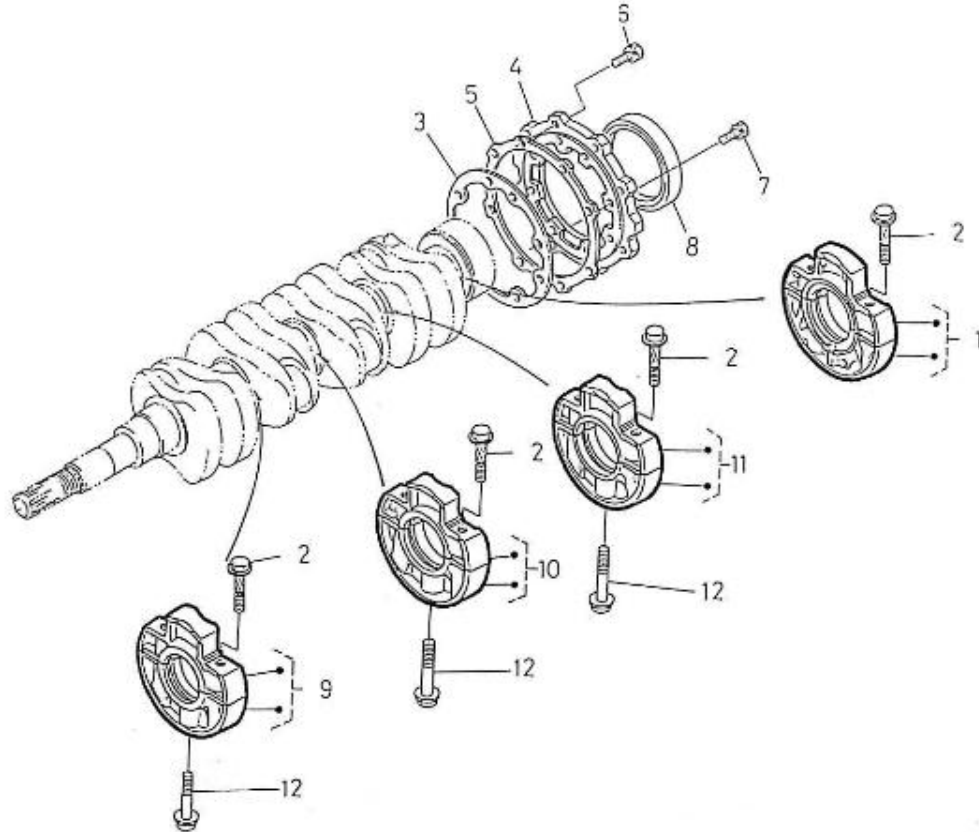

Model : 4.220HE STANDARD ENGINE

Subassembly : CRANKSHAFT-BEARINGS

Part number	Item	Description	Quantity
970307308	1	CASE, MAIN BEARING	1
970307309	2	BOLT, BEARING CASE	8
970307310	3	GASKET, BRG. CASE NA	1
970314277	4	COVER, BEARING CASE	1
970310427	5	GASKET NA	1
970147402	6	BOLT, M 8X 25	8
970301986	7	BOLT, M 8X 28	8
970301987	8	SEAL, OIL	1
970307313	9	CASE, MAIN BEARING	1
970307314	10	CASE, MAIN BEARING	1
970307315	11	CASE, MAIN BEARING	1
970307316	12	BOLT, BEARING CASE	3