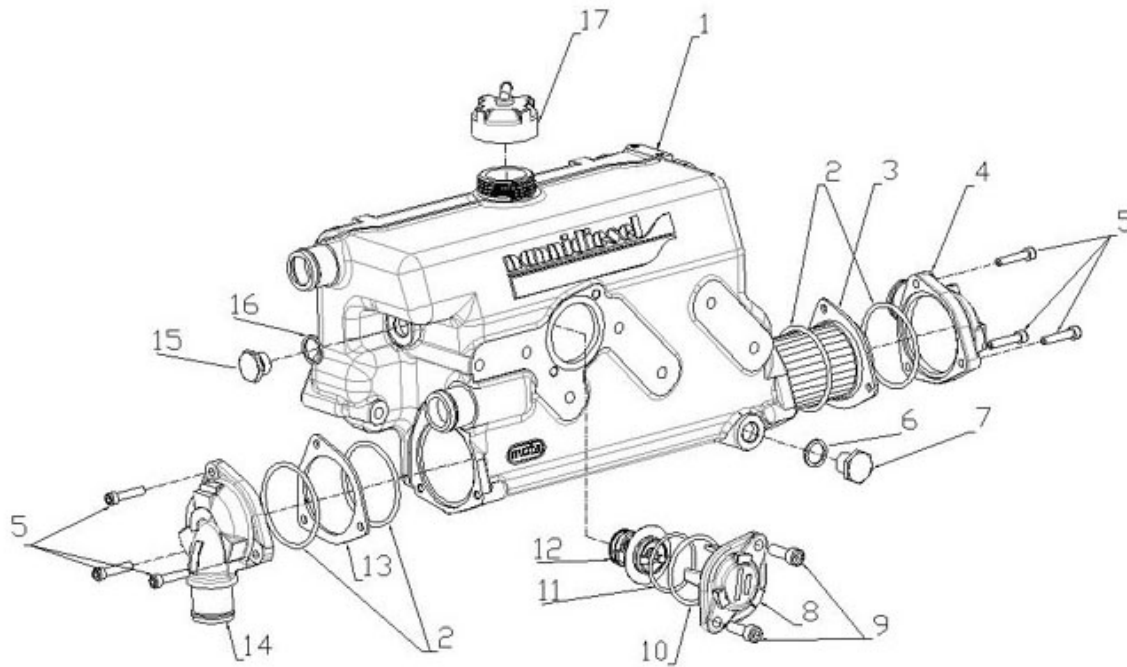

Model : 4.220HE STANDARD ENGINE

Subassembly : HEAT EXCHANGER - DETAILS

Part number	Item	Description	Quantity
48418183	2	O RING	4
48300416	3	TUBE STACK	1
48300415	4	COVER, WATER INLET	1
970634037	5	BOLT, SOCK M 6X 30	6
970300289	6	GASKET, RING D17	1
970639853	7	""PLUG, HEX 3/8""G""	1
970313178	8	COVER	1
970498003	9	BOLT, SOCK M 8X 25	2
48418185	10	O RING	1
48418184	11	O RING	1
970313177	12	THERMOSTAT	1
95312333	13	SPACER	1
48300414	14	COVER, WATER OUTLET	1
41169801	15	PLUG	1
970300364	16	GASKET, RING D18	1
970313176	17	FILLING PRESSURE CAP	1