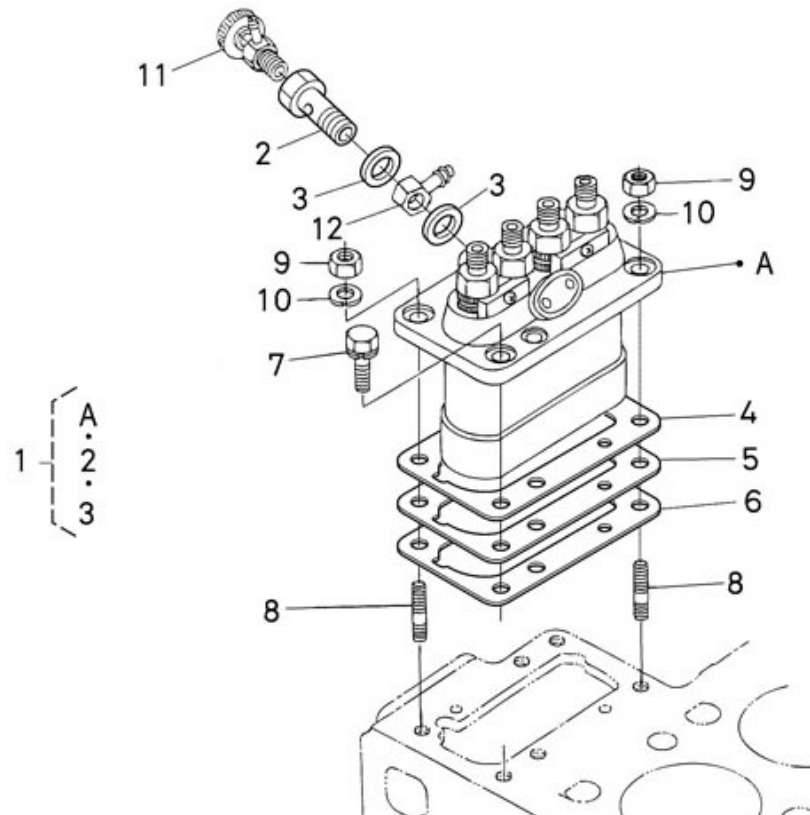

Model : 4.220HE STANDARD ENGINE

Subassembly : INJECTION NOZZLES AND PIPES

Part number	Item	Description	Quantity
970307386	1	FUEL RETURN PIPE	1
970307278	2	HOSE	1
970310171	3	CLAMP	3
970307279	4	HOSE	1
970307394	5	CORD,GLOW PLUG	1
970307760	6	KIT,NOZZLE HOLDER	4
970142109	7	GHASKET, RING INJECTORS	4
970307388	8	SEAL,HEAT	4
970307389	9	INJECTION PIPE	1
970307390	10	INJECTION PIPE	1
970307391	11	INJECTION PIPE	1
970307392	12	INJECTION PIPE	1
970142114	13	CLAMP,FUEL LINES 1+2	3
970142115	14	CLAMP,FUEL-LINES 1+2	3
970492118	15	SCREW,M 5X 20 ROUND HEAD	3
970307393	16	GLOW PLUG	4

Model : 4.220HE STANDARD ENGINE

Subassembly : FUEL FILTER

Part number	Item	Description	Quantity
970622350	1	FILTER,FUEL	1
970119143	2	NUT, M10	2
970119136	3	WASHER,SPRING D10	2
970302677	4	SUPP,FUELFILTER-OILEXTR.4.190,	1
970119138	5	WASHER,SPRING D 8	3
970498003	6	BOLT,SOCK M 8X 25	1
970832061	7	BOLT	1
970301280	8	BOLT,HEX M 8X 90	2
970439306	9	CLAMP	2
970302330	10	HOSE,FUEL SUPPLY CPL.	1
970301850	11	HOSE,FUEL INJ.PUMP CPL.	1
970300306	12	GASKET,RING D14	8
970301849	13	HOSE,FUEL SUPPLY CPL.	1
970302494	14	SUPPORT,FUEL FILTER ELEMENT H-	1
970432515	15	BOLT,BANJO M14X1,5	2
970635508	16	BOLT,HEX M10X 25	2
970300288	17	GASKET,M8	1
970875506	18	PLUG	2
970307396	19	PUMP,FUEL FEED	1

Model : 4.220HE STANDARD ENGINE

Subassembly : INJECTION AND FEED PUMPS

Part number	Item	Description	Quantity
970307367	1	ASSY PUMP,INJECTION	1
970307369	2	ASSY PLUNGER	4
970307370	3	VALVE,DELIVERY	4
970307371	4	SPRING,DELIV.VALVE	4
970303971	5	GASKET,RING	4
970307372	6	HOLDER,DELIV.VALVE	4
970307373	7	ASSY LOCK PLATE	2
970303985	8	TAPPET,INJ.PUMP CPL.	4
970307374	9	PIN,TAPPET GUIDE	4
970307375	10	PLATE	2
970303982	11	SPRING,PLUNGER	4
970303981	12	SEAT,SPRING -UPPER-	4
970307752	13	SEAT,SPRING	4
970303984	14	SHIM	4
970307376	15	RACK,CONTROL	1
970303968	16	PLATE,ADJUSTING	3
970303969	17	BOLT	3
970303980	18	SLEEVE,CONTROL	4
970302107	19	SCREW,INJ.PUMP	1
970307379	20	WASHER,NIPPLE	2
970307822	21	O RING	4