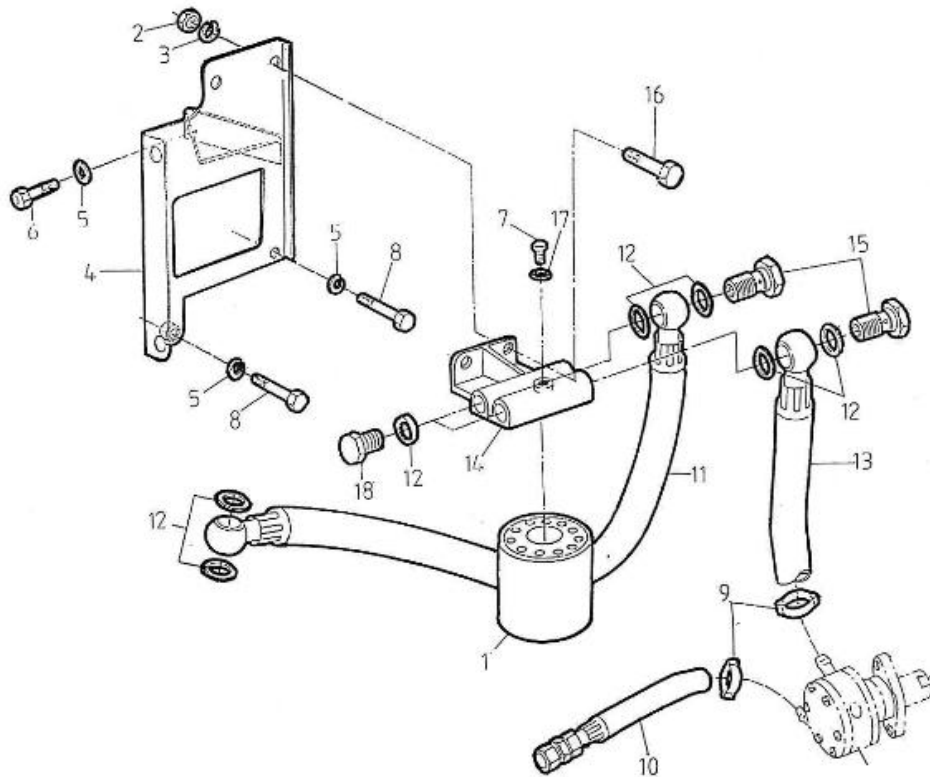

Model : 4.220HE STANDARD ENGINE

Subassembly : FUEL FILTER

Part number	Item	Description	Quantity
970622350	1	FILTER,FUEL	1
970119143	2	NUT, M10	2
970119136	3	WASHER,SPRING D10	2
970302677	4	SUPP,FUELFILTER-OILEXTR.4.190,	1
970119138	5	WASHER,SPRING D 8	3
970498003	6	BOLT,SOCK M 8X 25	1
970832061	7	BOLT	1
970301280	8	BOLT,HEX M 8X 90	2
970439306	9	CLAMP	2
970302330	10	HOSE,FUEL SUPPLY CPL.	1
970301850	11	HOSE,FUEL INJ.PUMP CPL.	1
970300306	12	GASKET,RING D14	8
970301849	13	HOSE,FUEL SUPPLY CPL.	1
970302494	14	SUPPORT,FUEL FILTER ELEMENT H-	1
970432515	15	BOLT,BANJO M14X1,5	2
970635508	16	BOLT,HEX M10X 25	2
970300288	17	GASKET,M8	1
970875506	18	PLUG	2
970307396	19	PUMP,FUEL FEED	1