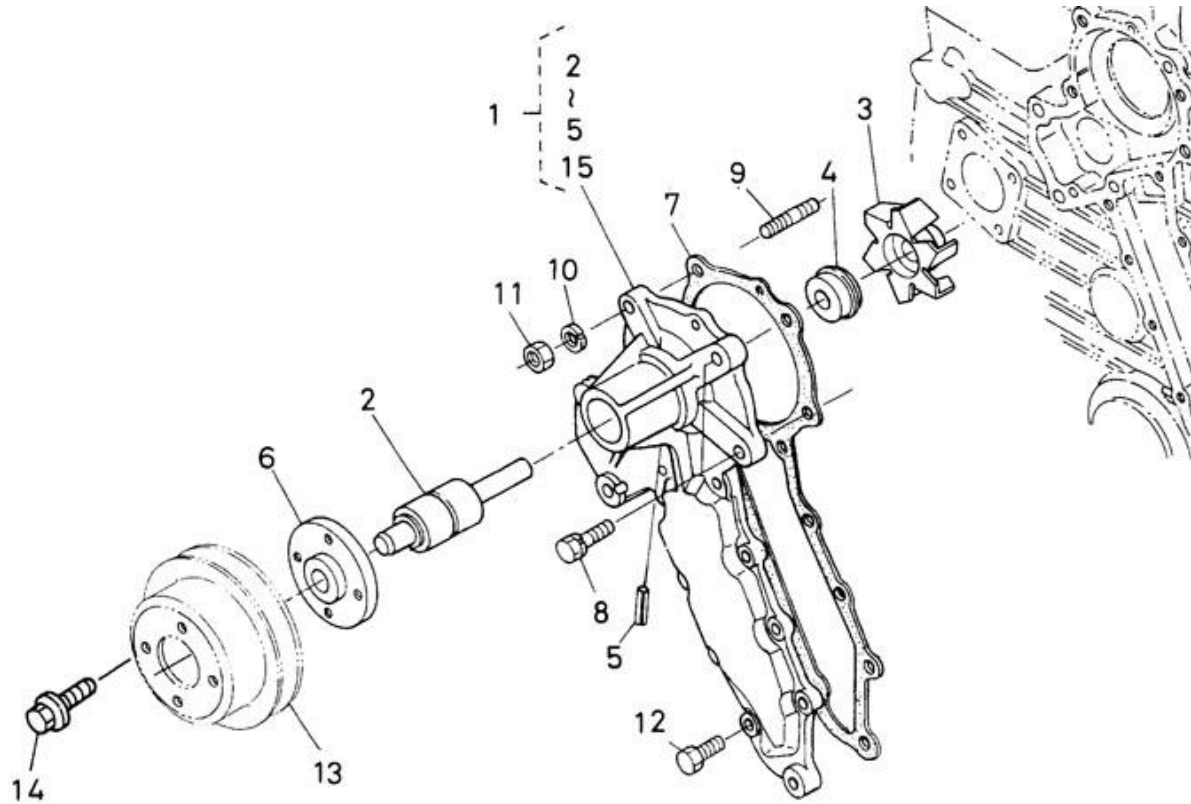

Model : 4.220HE STANDARD ENGINE

Subassembly : FRESH WATER PUMP

Part number	Item	Description	Quantity
970302110	1	PUMP,F/WATER CPL.4.190	1
970302109	2	BEARING,SHAFT W/PUMP	1
970313081	3	IMPELLER,WATER PUMP	1
970302112	4	SEAL,MECHANICAL F/W.PUMP	1
970314272	5	PIN,SPRING	1
970313082	6	FLANGE,W/PUMP SHAFT	1
970302117	7	GASKET,WATER PUMP 4.190	1
970301986	8	BOLT,M 8X 28	2
970302118	9	STUD	2
970490904	10	WASHER,SPRING D 8	2
970490903	11	NUT,M 8	2
970490119	12	BOLT,M 6X 18	8
970307398	13	PULLEY	1
39160735	14	BOLT	4