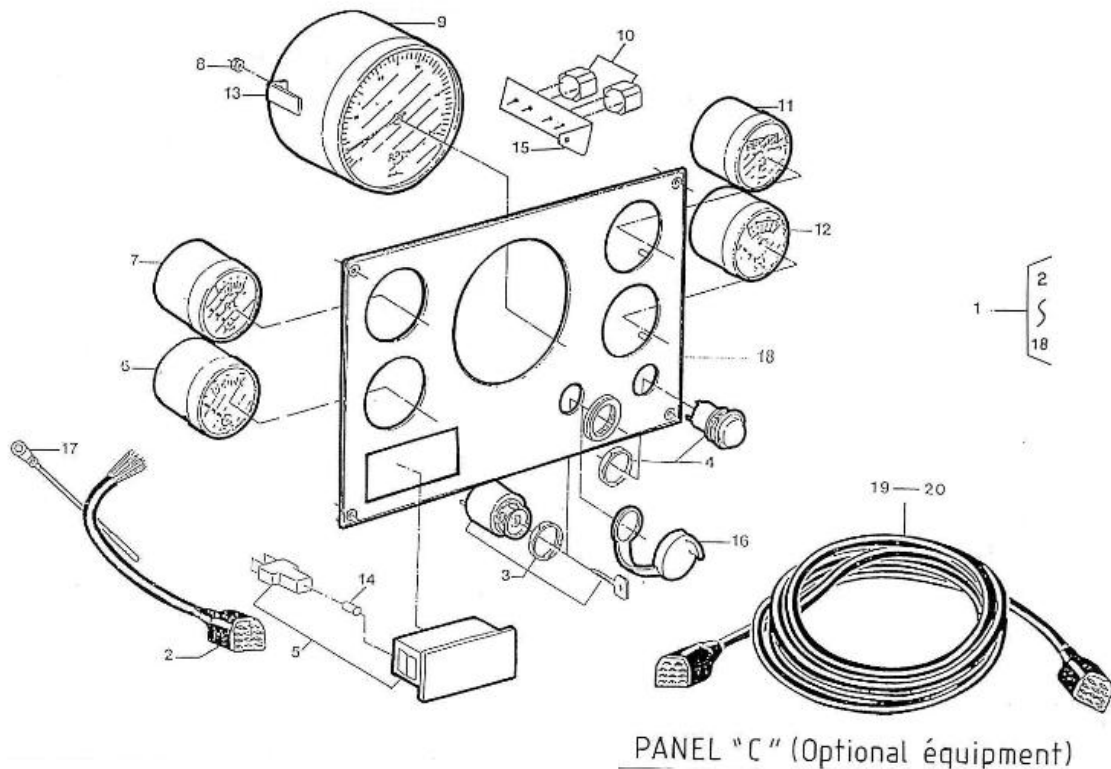

Model : 4.220HE STANDARD ENGINE

Subassembly : INSTRUMENT PANELS

Part number	Item	Description	Quantity
970301662	2	GAUGE,VDO,TEMP/VOLT 40-120,8-1	1
970304004	2	ENS. CABLAGE TABLEAU 5 INSTR	1
970302667	3	SWITCH,BOSCH STARTER + GLOWING	1
970300920	4	CLAMP,INSTRUMENTS	8
970300967	4	BUTTON,PUSH	1
970301191	5	NUT,M 4 A2	8
970856005	5	INDICATORI OTTICI A 4 SPIE	1
970302684	6	BUZZER,SONITRON SMA 24A P17.05	2
970850603	6	THERM.V. 120C 12V D52	1
970850705	7	OIL PRESSURE GAUGE 5B	1
970301191	8	NUT,M 4 A2	12
970856011	8	BULB 12V-2W	2
970302667	9	SWITCH,BOSCH STARTER + GLOWING	1
970300967	10	BUTTON,PUSH	1
970302684	10	BUZZER,SONITRON SMA 24A P17.05	2
970856005	11	INDICATORI OTTICI A 4 SPIE	1
970850801	12	VOLTMETER	1
970856011	12	BULB 12V-2W	4
970300920	13	CLAMP,INSTRUMENTS	12
970302663	13	WIRING,PANEL 2INSTR. ADDITION	1
970304021	14	COVER	1
970856011	14	BULB 12V-2W	9
970304019	15	CABLEBINDER,PLASTIC 4.8X195	1
970302669	16	PLATE,PANEL 2 INSTR W/SW GLOW/	1
970304021	16	COVER	1
970302665	17	WIRING,INTERMEDIATE 4MTR 11POS	1
970304019	17	CABLEBINDER,PLASTIC 4.8X195	1
970302666	18	WIRING,INTERMEDIATE 8MTR 11POS	1
970302665	19	WIRING,INTERMEDIATE 4MTR 11POS	1
970302666	20	WIRING,INTERMEDIATE 8MTR 11POS	1