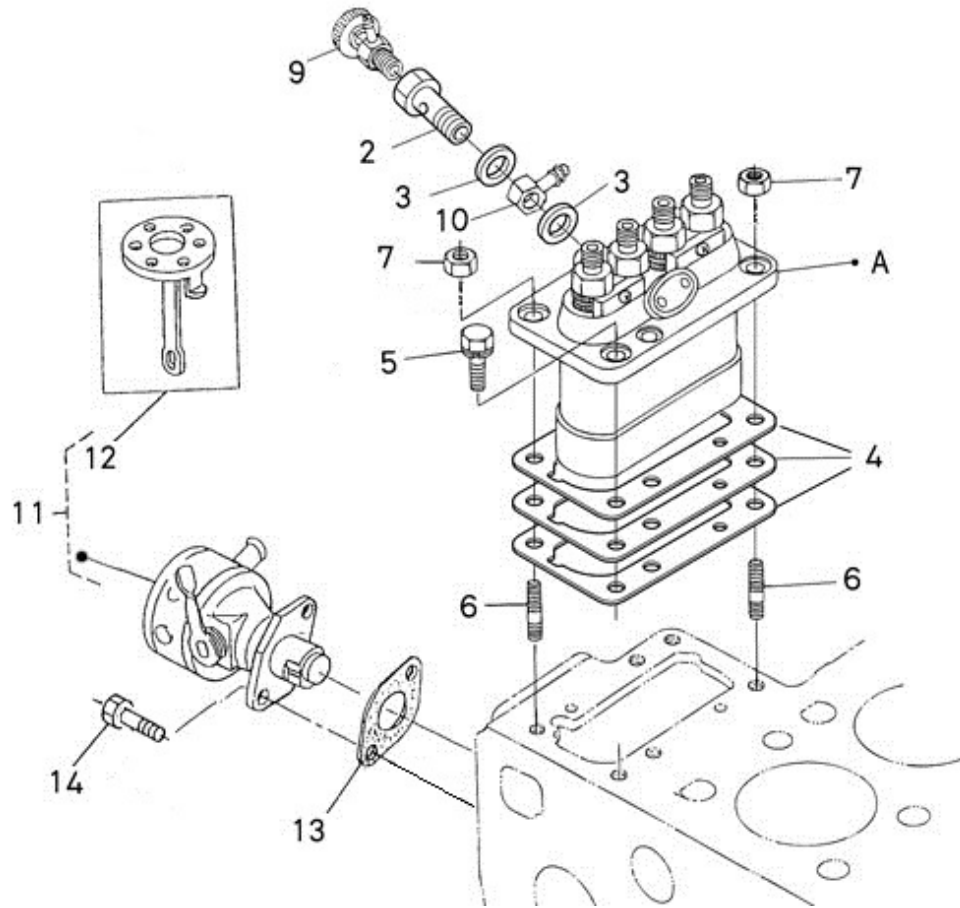

Model : 4.220HE STANDARD ENGINE

Subassembly : INJECTION AND FEED PUMP

Part number	Item	Description	Quantity
970307367	1	ASSY PUMP,INJECTION	1
970302107	2	SCREW,INJ.PUMP	1
970307379	3	WASHER,NIPPLE	1
970302086	4	SHIM,INJECTION PUMP 4.190	1
970302412	4	SHIM,INJECTION PUMP 0.45	1
970492138	5	BOLT,M 8X 22	2
970300103	6	STUD,M 8X 20	2
970490903	7	NUT,M 8	2
970307368	9	ASSY COCK,JET START	1
970307110	10	COMP.DIAPHRAGM NA	1
970307396	11	PUMP,FUEL FEED	1
970307110	12	COMP.DIAPHRAGM NA	1
970492512	13	GASKET,FUEL PUMP	1
970491117	14	BOLT,M 6X 16	2