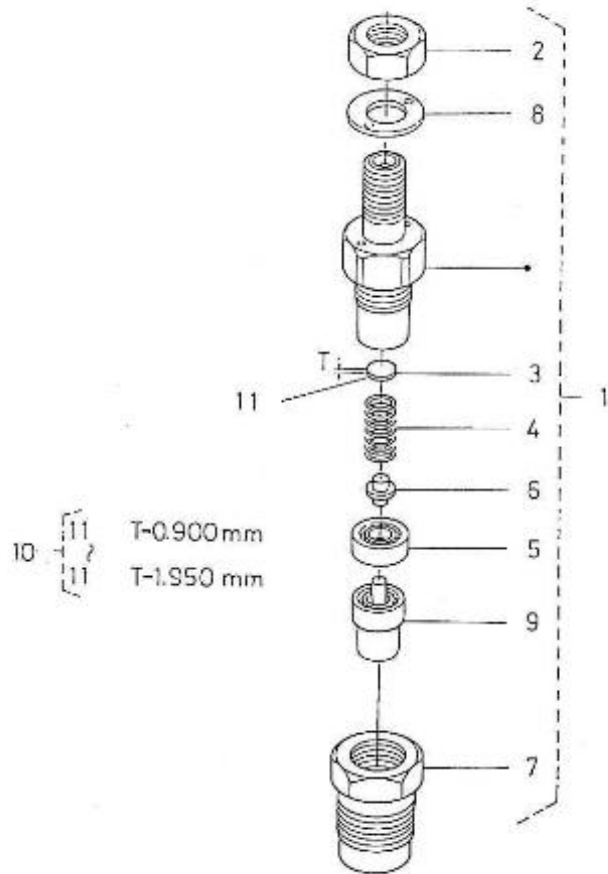

Model : 4.220HE STANDARD ENGINE

Subassembly : INJECTION NOZZLE

Part number	Item	Description	Quantity
970307760	1	KIT,NOZZLE HOLDER	4
970142175	2	NUT,NOZZLE INJ.	4
970302825	3	SPACER,ADJ.NOZZLE STD. 0.900	4
970142171	4	SPRING,NOZZLE FUEL	4
970142173	5	PIECE,DISTANCE NOZZLE INJ.	4
970142170	6	ROD,PUSH NOZZLE FUEL	4
970307595	7	NUT	4
970302826	8	WASHER,NOZZLE INJ.	4
970307766	9	PIECE,NOZZLE	4
970142200	10	SET,SPACER NOZZLE	4
970302825	11	SPACER,ADJ.NOZZLE STD. 0.900	4