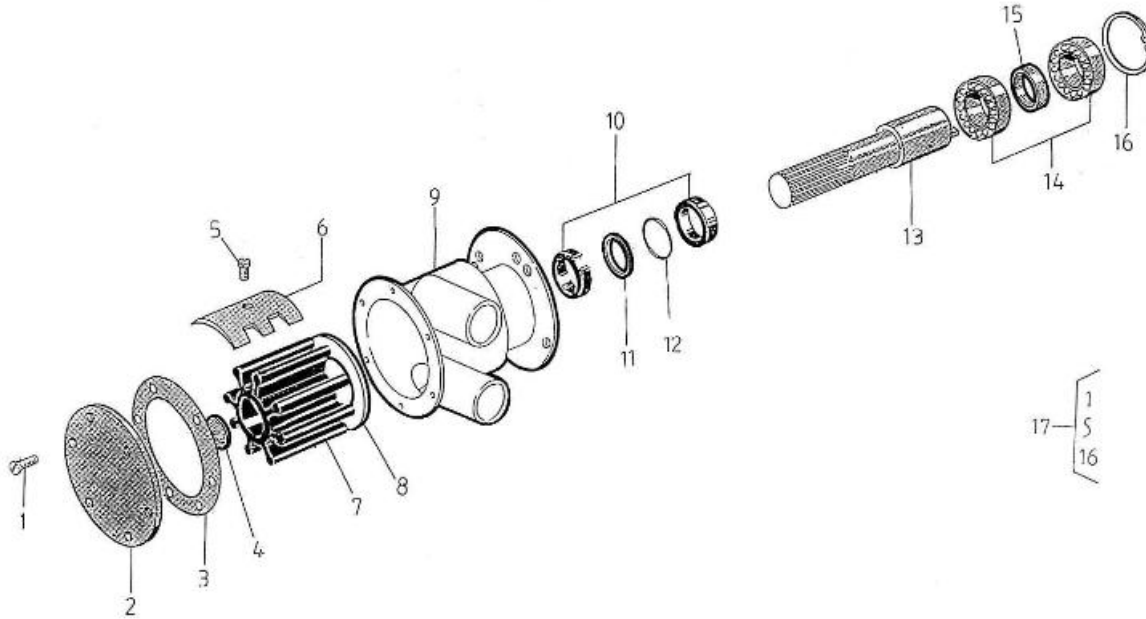

Model : 4.220HE STANDARD ENGINE

Subassembly : SEA WATER PUMP - DETAILS

Part number	Item	Description	Quantity
970307476	1	BOLT	6
970301673	2	COVER	1
970301670	3	GASKET	1
970301671	4	GASKET	1
970301676	5	SCREW,CAM WATER PUMP	1
970307485	6	CAM,WATER PUMP	1
970544310	7	IMPELLER,WATER PUMP F 7B-803	1
970301677	8	WEAR PLATE	1
970307474	9	PUMP,WATER	1
970614516	10	O-RING SEAL	2
970307478	11	SPACER	1
970307479	12	SHIELD,OIL BREATHER	1
970307484	13	PUMP SHAFT	1
970307481	14	BEARING	2
970307482	15	SPACER	1
970307483	16	CIR-CLIP	1
970307474	17	PUMP,WATER	1
970307475	18	REPAIR KIT	1