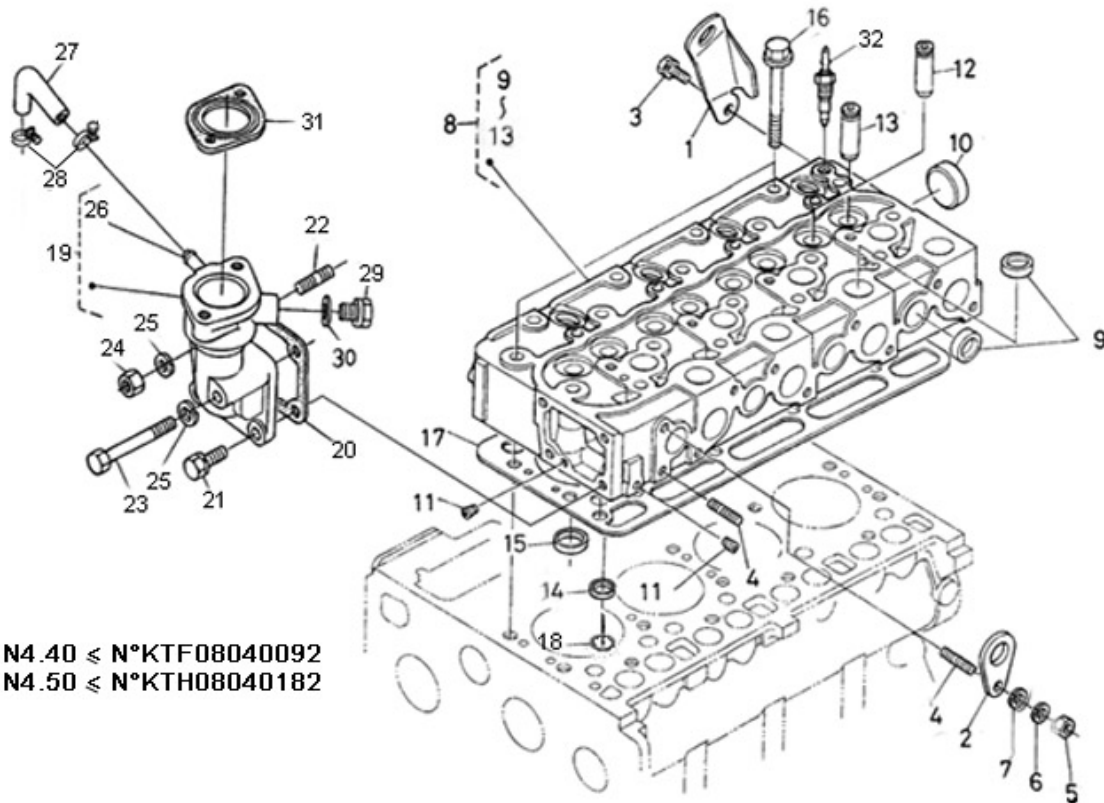

Model : 4.220HE STANDARD ENGINE

Subassembly : CYLINDER HEAD

N4.40 ≤ N°KTF08040092
N4.50 ≤ N°KTH08040182

Part number	Item	Description	Quantity
970307296	1	HOOK,ENGINE	1
970302147	2	HOOK,ENGINE 4.190	1
970490919	3	BOLT,M 8X 16	1
970301935	4	STUD	2
970027322	5	NUT,M 8	2
970119138	6	WASHER,SPRING D 8	2
970119138	7	WASHER,SPRING D 8	2
970307302	8	COMP.CYLINDER HEAD	1
970301937	9	CAP,FREEZE	12
970301938	10	CAP,FREEZE	1
970490107	11	PLUG,SOCK	2
970301939	12	GUIDE,VALVE INTAKE 4.190	4
970301940	13	GUIDE,VALVE EXHAUST	4
970313182	14	VALVE SEAT	4
970313183	15	VALVE SEAT	4
970307298	16	BOLT,CYLINDER HEAD	18
970307299	17	GASKET,CYL.HEAD NA	1
970490116	18	O-RING	1
970307511	19	HOUSING, THERMOSTAT	1
970302124	20	GASKET,WATER FLANGE	1
970492138	21	BOLT,M 8X 22	2
970302088	22	STUD,M 8X 22	1
970300193	23	BOLT,HEX M 8X 70	1
970490903	24	NUT,M 8	1
970119138	25	WASHER,SPRING D 8	2
970307535	26	HOSE	1
970302120	27	PIPE,WATER RETURN 2	1
970302121	28	CLAMP,HOSE	2
970307896	29	PLUG	1
970312987	30	WASHER,WITH RUBBER	1
970301711	31	FLANGE,WATER INTAKE 4.190	1
970304054	32	TEMPERATURE SWITCH 1/8 1P 97	1